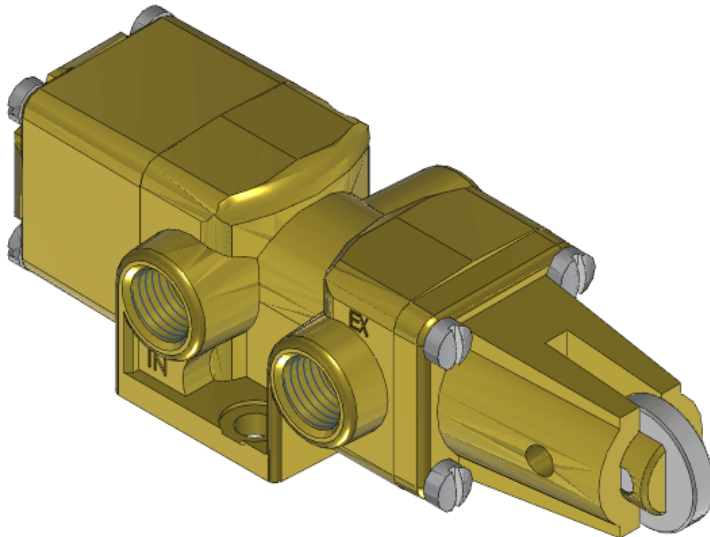

22 Spring Valley Rd.
Paramus, NJ 07652
(201) 843-2400
sales@versa-valves.com

Valve, 3-Way, Brass

VSC-3301-2B

Specifications

Actuation	Cam \ Spring Return
Function	3-way, 2-pos, NC
Port Size	Body Ported, 1/4" G Threads
Valve Pressure Range (PSI)	VAC-200 psi
Valve Pressure Range (BAR)	VAC-13.8 bar
Primary Flow	1.8 Cv
Media	Air - Inert Gas, Natural Gas
Temperature Range (F)	5°F to 200°F
Temperature Range (C)	-15°C to 93°C
Body & Internal Parts	Brass
Weight	1.940000