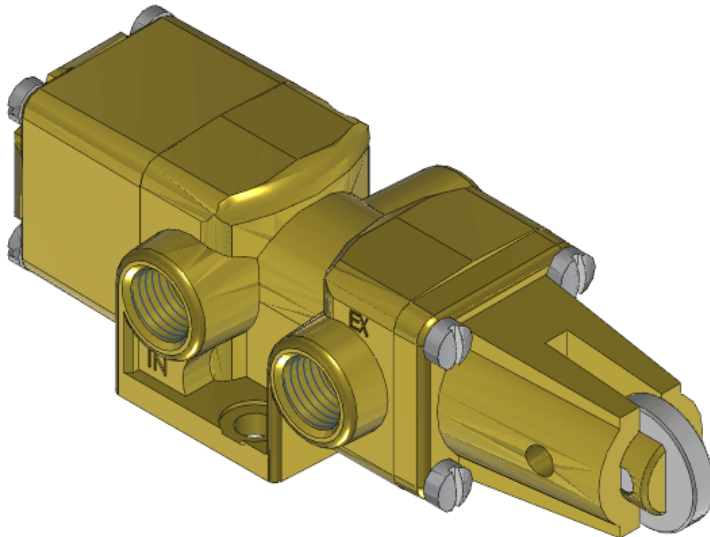

22 Spring Valley Rd.
Paramus, NJ 07652
(201) 843-2400
sales@versa-valves.com

Valve, 3-Way, Brass

VSC-3301

Specifications

Actuation	Cam \ Spring Return
Function	3-way, 2-pos, NC
Port Size	Body Ported, 1/4" NPT
Valve Pressure Range (PSI)	VAC-200 psi
Valve Pressure Range (BAR)	VAC-13.8 bar
Primary Flow	1.8 Cv
Media	Air - Inert Gas, Natural Gas
Temperature Range (F)	5°F to 200°F
Temperature Range (C)	-15°C to 93°C
Body & Internal Parts	Brass
Weight	1.880000