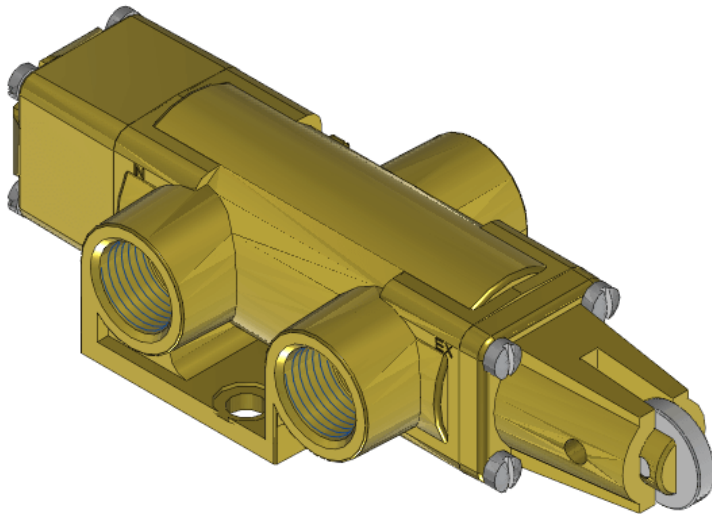

# Valve, 3-Way, Brass

VSC-3501-155

## Specifications

---

Actuation	Cam \ Spring Return
Function	3-way, 2-pos, NC
Port Size	Body Ported, 1/2" NPT
Valve Pressure Range (PSI)	VAC-200 psi
Valve Pressure Range (BAR)	VAC-13.8 bar
Primary Flow	4.0 Cv
Media	Air - Inert Gas, Natural Gas
Temperature Range (F)	5°F to 300°F
Temperature Range (C)	-15°C to 149°C
Body & Internal Parts	Brass
Weight	3.210000