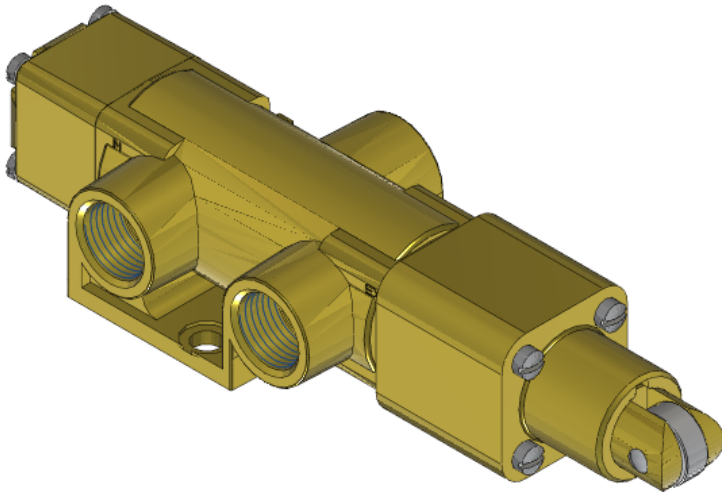

22 Spring Valley Rd.
Paramus, NJ 07652
(201) 843-2400
sales@versa-valves.com

Valve, 3-Way, Brass

VSC-3501-18S

Specifications

Actuation	Cam \ Spring Return
Function	3-way, 2-pos, NC
Port Size	Body Ported, 1/2" NPT
Valve Pressure Range (PSI)	VAC-200 psi
Valve Pressure Range (BAR)	VAC-13.8 bar
Primary Flow	4.0 Cv
Media	Air - Inert Gas, Natural Gas
Temperature Range (F)	5°F to 200°F
Temperature Range (C)	-15°C to 93°C
Body & Internal Parts	Brass
Weight	3.670000