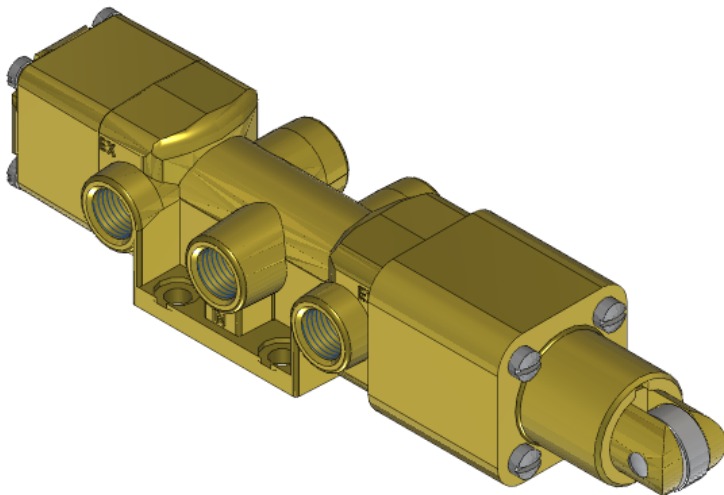

22 Spring Valley Rd.
Paramus, NJ 07652
(201) 843-2400
sales@versa-valves.com

Valve, 4-Way, Brass

VSC-4302-18S

Specifications

Actuation	Cam \ Spring Return
Function	4-way, 2-pos
Port Size	Body Ported, 1/4" NPT
Valve Pressure Range (PSI)	VAC-200 psi
Valve Pressure Range (BAR)	VAC-13.8 bar
Primary Flow	1.8 Cv
Media	Air - Inert Gas, Natural Gas
Temperature Range (F)	5°F to 200°F
Temperature Range (C)	-15°C to 93°C
Body & Internal Parts	Brass
Weight	2.860000