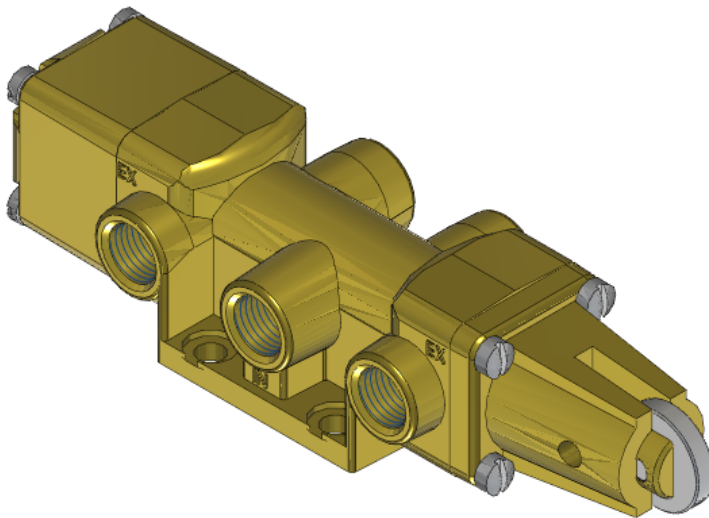

22 Spring Valley Rd.
Paramus, NJ 07652
(201) 843-2400
sales@versa-valves.com

Valve, 4-Way, Brass

VSC-4302-44

Description

Versa V Series Directional Control Valve

The VERSA 1/4" brass V Series valves are suited for nearly all pneumatic directional control applications. The V Series is designed for trouble-

free performance even in the harshest environments. The integrity of design makes them adaptable to a maximum number of applications with a minimum number of components. This is possible through the modular approach to valve construction, which allows valve bodies and actuating devices to be interchanged end for end and valve for a valve in many cases. The modular approach to this valve design makes thousands of valve variations possible, allowing the customer to "build" his valve to fit his unique specifications.

Product Features

- Constructed of forged brass for long-lasting, corrosion-resistant strength. Functions without fail when exposed to mud, water, salt, grime, oils and chemicals
- Low-temperature Buna o-ring seals for low-temperature applications down to -40°F

100% Leak Tested • 10-Year Warranty

Specifications

Actuation	Cam \ Spring Return
Function	4-way, 2-pos
Port Size	Body Ported, 1/4" NPT
Valve Pressure Range (PSI)	VAC-200 psi
Valve Pressure Range (BAR)	VAC-13.8 bar
Primary Flow	1.8 Cv
Media	Air - Inert Gas, Natural Gas
Temperature Range (F)	-20°F to 200°F
Temperature Range (C)	-29°C to 93°C
Body & Internal Parts	Brass
Weight	2.310000