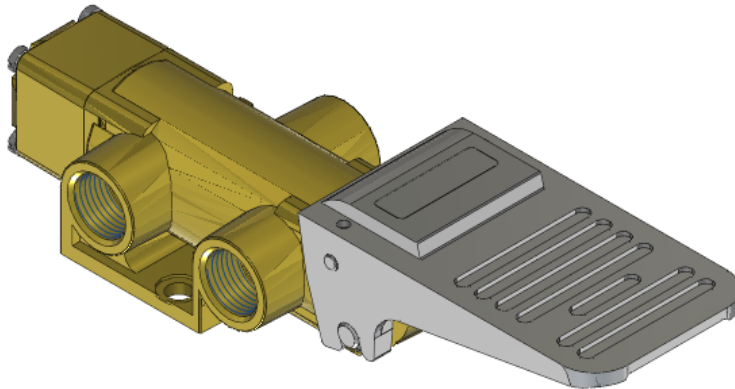

# Valve, 3-Way, Brass

VSF-3501

## Specifications

---

Actuation	Foot Pedal   Spring Return
Function	3-way, 2-pos, NC
Port Size	Body Ported, 1/2" NPT
Valve Pressure Range (PSI)	VAC-200 psi
Valve Pressure Range (BAR)	VAC-13.8 bar
Primary Flow	4.0 Cv
Media	Air - Inert Gas, Natural Gas
Temperature Range (F)	5°F to 200°F
Temperature Range (C)	-15°C to 93°C
Body & Internal Parts	Brass
Weight	3.590000