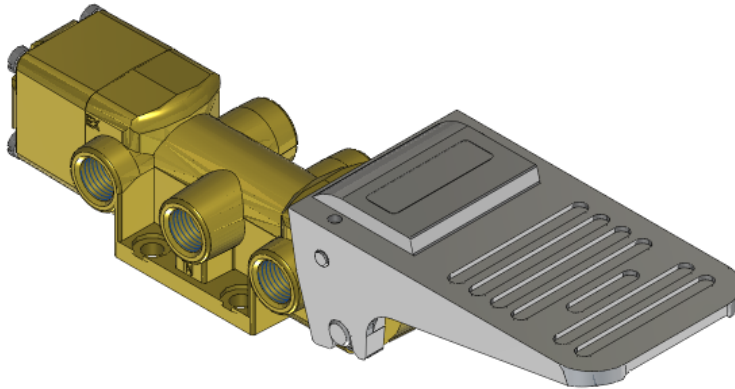

# Valve, 4-Way, Brass

## Specifications

---

Actuation	Foot Pedal   Spring Return
Function	4-way, 2-pos
Port Size	Body Ported, 1/4" NPT
Valve Pressure Range (PSI)	VAC-200 psi
Valve Pressure Range (BAR)	VAC-13.8 bar
Primary Flow	1.8 Cv
Media	Air - Inert Gas, Natural Gas
Temperature Range (F)	5°F to 200°F
Temperature Range (C)	-15°C to 93°C
Body & Internal Parts	Brass
Weight	2.780000