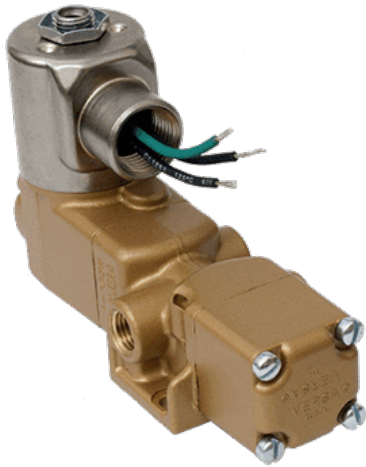

22 Spring Valley Rd.
Paramus, NJ 07652
(201) 843-2400
sales@versa-valves.com

Valve, 2-Way, Brass, 120V60Hz

VSG-2501-M-XX-A120

**Image for reference only.
May not reflect actual product configuration.**

© 2018 Versa Products Co., Inc.