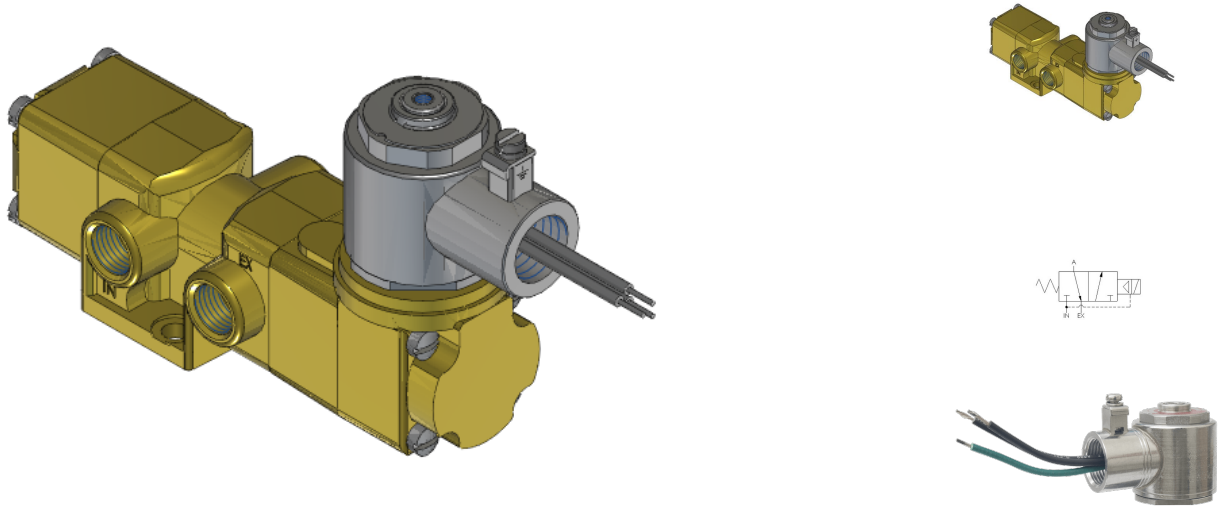

# Valve, 3-Way, Brass, 24VDC

VSG-3321-LB-PC-ST-XN-D024

### Versa V Series Directional Control Valve

The VERSA 1/4" brass V Series valves are suited for nearly all pneumatic directional control applications. The V Series is designed for trouble-

free performance even in the harshest environments. The integrity of design makes them adaptable to a maximum number of applications with a minimum number of components. This is possible through the modular approach to valve construction, which allows valve bodies and actuating devices to be interchanged end for end and valve for a valve in many cases. The modular approach to this valve design makes thousands of valve variations possible, allowing the customer to "build" his valve to fit his unique specifications.

## Solenoid Features

- Solenoid coil connection: M20 female conduit with 24" wires

## Specifications

Actuation	Solenoid-Pilot   Spring Return
Function	3-way, 2-pos, NC
Port Size	Body Ported, 1/4" NPT
Valve Pressure Range (PSI)	40-120 psi
Valve Pressure Range (BAR)	2.76-8.27 bar
Primary Flow	1.8 Cv
Media	Air - Inert Gas, Natural Gas
Temperature Range (F)	-4°F to 131°F
Temperature Range (C)	-20°C to 55°C
Body & Internal Parts	Brass
Weight	3.100000