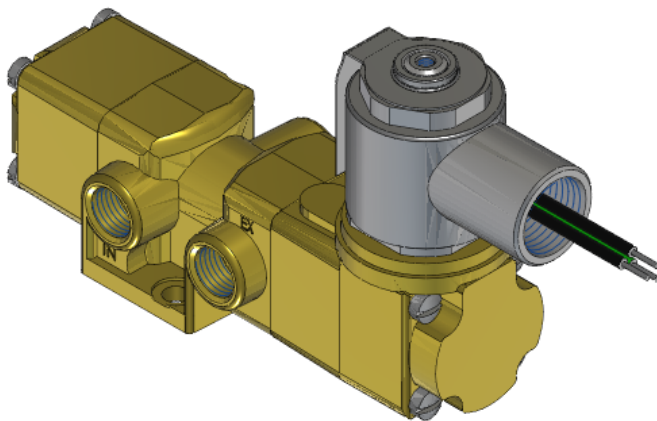

22 Spring Valley Rd.
Paramus, NJ 07652
(201) 843-2400
sales@versa-valves.com

Valve, 3-Way, Brass, 120V60Hz

VSG-3321-LB-XX-44-A120

Description

Versa V Series Directional Control Valve

The VERSA 1/4" brass V Series valves are suited for nearly all pneumatic directional control applications. The V Series is designed for trouble-

free performance even in the harshest environments. The integrity of design makes them adaptable to a maximum number of applications with a minimum number of components. This is possible through the modular approach to valve construction, which allows valve bodies and actuating devices to be interchanged end for end and valve for a valve in many cases. The modular approach to this valve design makes thousands of valve variations possible, allowing the customer to "build" his valve to fit his unique specifications.

Product Features

- Constructed of forged brass for long-lasting, corrosion-resistant strength. Functions without fail when exposed to mud, water, salt, grime, oils and chemicals
- Low-temperature Buna o-ring seals for low-temperature applications down to -40°F

Solenoid Features

- Solenoid coil connection: 1/2" NPT female conduit with 24" wires

100% Leak Tested • 10-Year Warranty

Specifications

Actuation	Solenoid-Pilot Spring Return
Function	3-way, 2-pos, NC
Port Size	Body Ported, 1/4" NPT
Valve Pressure Range (PSI)	40-120 psi
Valve Pressure Range (BAR)	2.76-8.27 bar
Primary Flow	1.8 Cv
Media	Air - Inert Gas, Natural Gas
Gas Temperature Range (F)	-40°F to 149°F
Gas Temperature Range (C)	-40°C to 65°C
Dust Temperature Range (F)	-40°F to 149°F
Dust Temperature Range (C)	-40°C to 65°C
Body & Internal Parts	Brass
Weight	3.040000