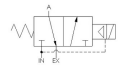

Description

Versa V Series Directional Control Valve

The VERSA 1/4" brass V Series valves are suited for nearly all pneumatic directional control applications. The V Series is designed for trouble-