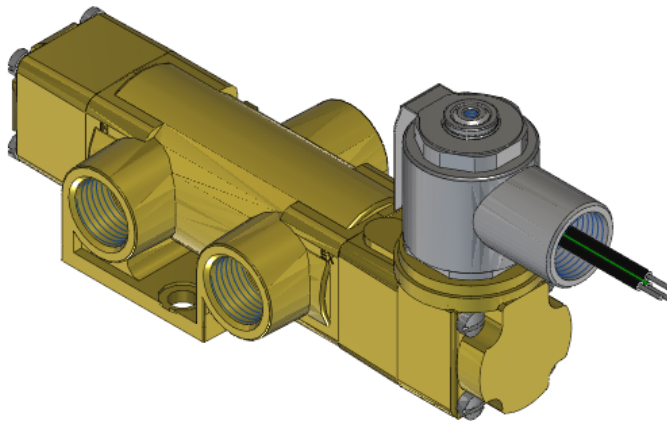

22 Spring Valley Rd.
Paramus, NJ 07652
(201) 843-2400
sales@versa-valves.com

Valve, 3-Way, Brass, 24VDC

VSG-3521-NGST-XXV-D024

Description

Versa V Series Directional Control Valve

The VERSA 1/2" brass V Series valves are suited for nearly all pneumatic directional control applications. The V Series is designed for trouble-

free performance even in the harshest environments. The integrity of design makes them adaptable to a maximum number of applications with a minimum number of components. This is possible through the modular approach to valve construction, which allows valve bodies and actuating devices to be interchanged end for end and valve for a valve in many cases. The modular approach to this valve design makes thousands of valve variations possible, allowing the customer to "build" his valve to fit his unique specifications.

Product Features

- Constructed of forged brass for long-lasting, corrosion-resistant strength. Functions without fail when exposed to mud, water, salt, grime, oils and chemicals
- Low-temperature Buna o-ring seals for low-temperature applications down to -40°F

Solenoid Features

- Solenoid coil connection: 1/2" NPT female conduit with 24" wires

100% Leak Tested • 10-Year Warranty

Specifications

Actuation	Solenoid-Pilot Spring Return
Function	3-way, 2-pos, NC
Port Size	Body Ported, 1/2" NPT
Valve Pressure Range (PSI)	40-120 psi
Valve Pressure Range (BAR)	2.76-8.27 bar
Primary Flow	4.0 Cv
Media	Air - Inert Gas, Natural Gas
Gas Temperature Range (F)	-4°F to 104°F
Gas Temperature Range (C)	-20°C to 40°C
Dust Temperature Range (F)	-4°F to 104°F
Dust Temperature Range (C)	-20°C to 40°C
Body & Internal Parts	Brass
Weight	4.450000