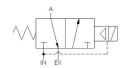

Description

Versa V Series Directional Control Valve

The VERSA 1/2" brass V Series valves are suited for nearly all pneumatic directional control applications. The V Series is designed for trouble-