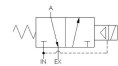

Description

Versa V Series Directional Control Valve

The VERSA 1" brass V Series valves are suited for nearly all pneumatic directional control applications. The V Series is designed for trouble-free