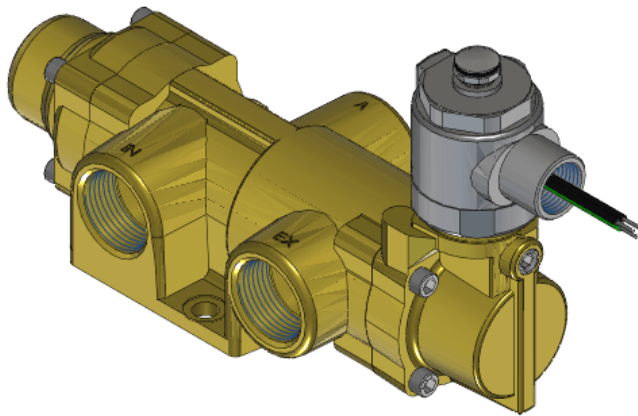

22 Spring Valley Rd.
Paramus, NJ 07652
(201) 843-2400
sales@versa-valves.com

Valve, 3-Way

VSG-3721-NGST-XXL4-D024

Description

Versa V Series Directional Control Valve

The VERSA 1" brass V Series valves are suited for nearly all pneumatic directional control applications. The V Series is designed for trouble-free

performance even in the harshest environments. The integrity of design makes them adaptable to a maximum number of applications with a minimum number of components. This is possible through the modular approach to valve construction, which allows valve bodies and actuating devices to be interchanged end for end and valve for a valve in many cases. The modular approach to this valve design makes thousands of valve variations possible, allowing the customer to "build" his valve to fit his unique specifications.

Product Features

- Constructed of forged brass for long-lasting, corrosion-resistant strength. Functions without fail when exposed to mud, water, salt, grime, oils and chemicals
- Low-temperature Buna o-ring seals for low-temperature applications down to -40°F

Solenoid Features

- Solenoid coil connection: 1/2" NPT female conduit with 24" wires

100% Leak Tested • 10-Year Warranty

Specifications

Actuation	Solenoid-Pilot Spring Return
Function	3-way, 2-pos, NC
Port Size	Body Ported, 1" NPT
Valve Pressure Range (PSI)	55-130 psi
Valve Pressure Range (BAR)	3.79-8.96 bar
Primary Flow	11.1 Cv
Media	Air - Inert Gas, Natural Gas
Gas Temperature Range (F)	-40°F to 104°F
Gas Temperature Range (C)	-40°C to 40°C
Dust Temperature Range (F)	-40°F to 104°F
Dust Temperature Range (C)	-40°C to 40°C
Body & Internal Parts	Brass
Weight	11.380000