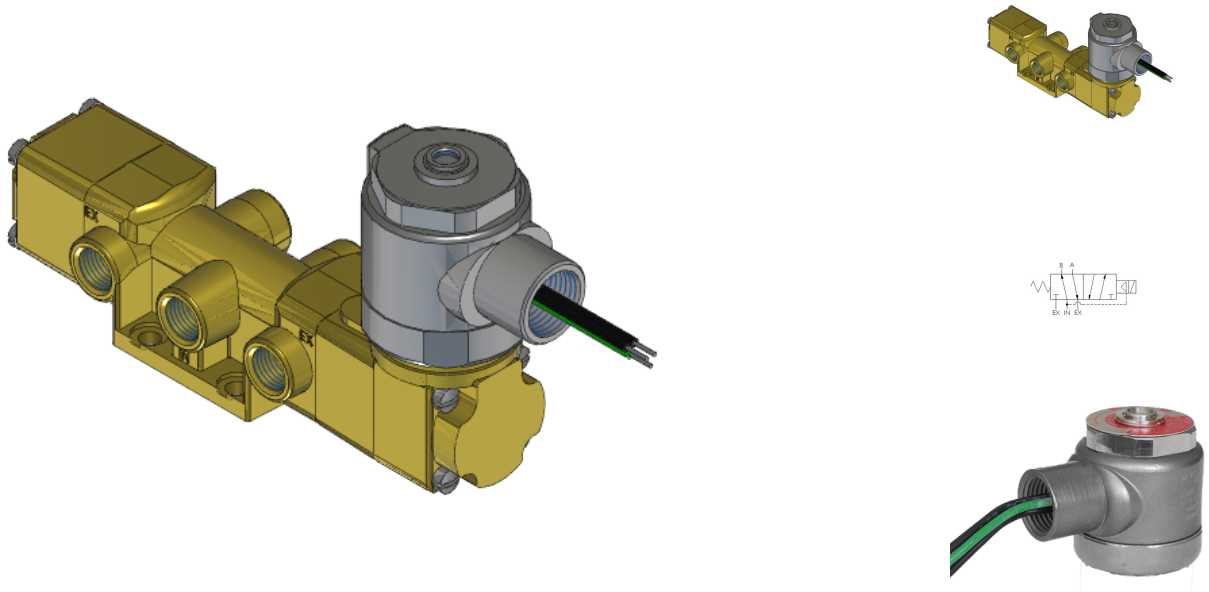

22 Spring Valley Rd.
Paramus, NJ 07652
(201) 843-2400
sales@versa-valves.com

Valve, 4-Way, Brass, 12VDC

VSG-4322-S-XX-44-D012

Description

Versa V Series Directional Control Valve

The VERSA 1/4" brass V Series valves are suited for nearly all pneumatic directional control applications. The V Series is designed for trouble-

free performance even in the harshest environments. The integrity of design makes them adaptable to a maximum number of applications with a minimum number of components. This is possible through the modular approach to valve construction, which allows valve bodies and actuating devices to be interchanged end for end and valve for a valve in many cases. The modular approach to this valve design makes thousands of valve variations possible, allowing the customer to "build" his valve to fit his unique specifications.

Product Features

- Constructed of forged brass for long-lasting, corrosion-resistant strength. Functions without fail when exposed to mud, water, salt, grime, oils and chemicals
- Low-temperature Buna o-ring seals for low-temperature applications down to -40°F

Solenoid Features

- Solenoid coil connection: 1/2" NPT female conduit with 24" wires

100% Leak Tested • 10-Year Warranty

Specifications

Actuation	Solenoid-Pilot Spring Return
Function	4-way, 2-pos
Port Size	Body Ported, 1/4" NPT
Valve Pressure Range (PSI)	55-130 psi
Valve Pressure Range (BAR)	3.79-8.96 bar
Primary Flow	1.8 Cv
Media	Air - Inert Gas, Natural Gas
Gas Temperature Range (F)	-40°F to 104°F
Gas Temperature Range (C)	-40°C to 40°C
Dust Temperature Range (F)	-40°F to 104°F
Dust Temperature Range (C)	-40°C to 40°C
Body & Internal Parts	Brass
Weight	3.300000