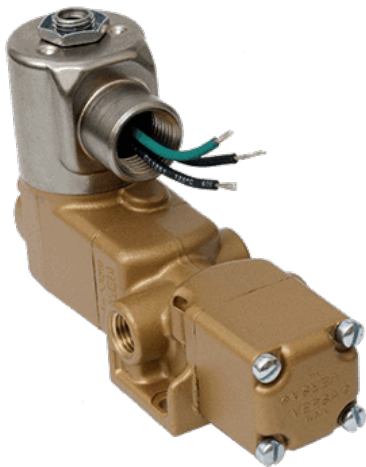

22 Spring Valley Rd.
Paramus, NJ 07652
(201) 843-2400
sales@versa-valves.com

Valve, 4-Way, Brass, 24VDC

VSG-4522-M-PC-XX-D024

**Image for reference only.
May not reflect actual product configuration.**

© 2018 Versa Products Co., Inc.