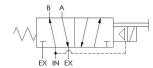

**Image for reference only.
May not reflect actual product configuration.**

© 2018 Versa Products Co., Inc.