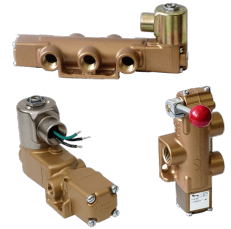

**Image for reference only.
May not reflect actual product configuration.**

© 2018 Versa Products Co., Inc.