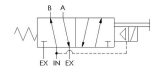

**Image for reference only.
May not reflect actual product configuration.**

© 2018 Versa Products Co., Inc.