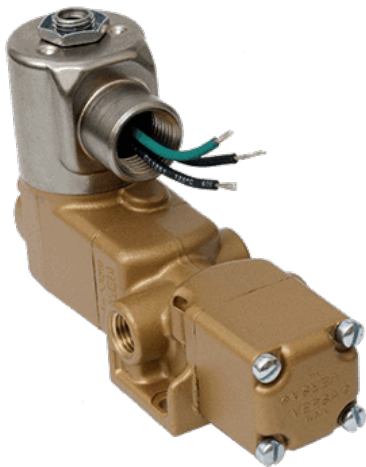

22 Spring Valley Rd.
Paramus, NJ 07652
(201) 843-2400
sales@versa-valves.com

Valve, 4-Way, Brass, 120V60Hz

VSG-4522-M5R-XX-A120

**Image for reference only.
May not reflect actual product configuration.**

© 2018 Versa Products Co., Inc.