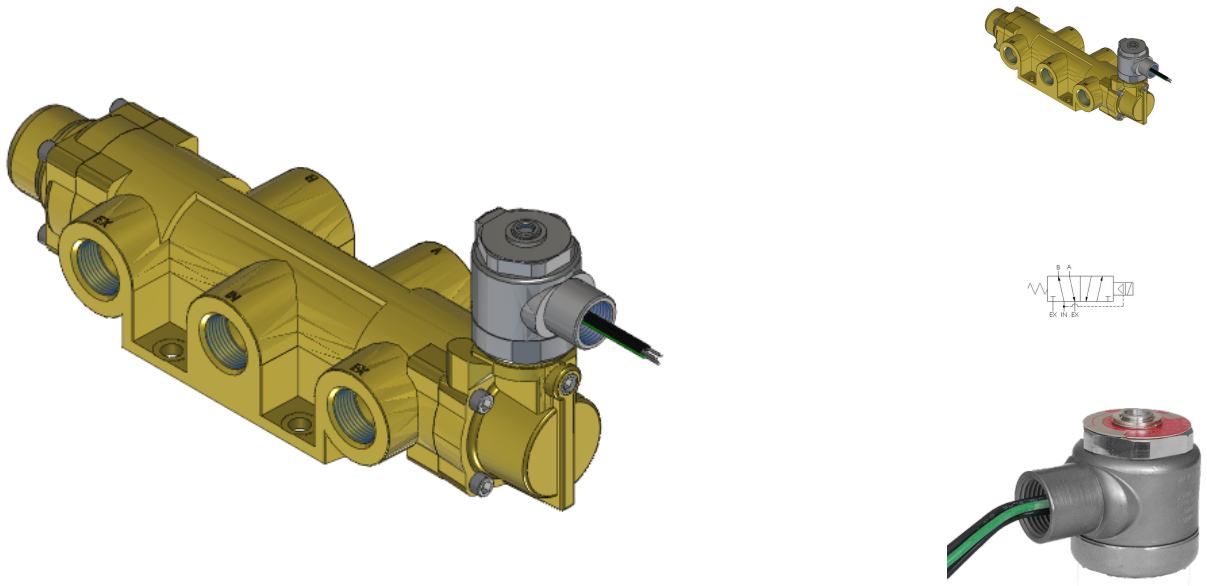

22 Spring Valley Rd.
Paramus, NJ 07652
(201) 843-2400
sales@versa-valves.com

Valve, 4-Way, Brass, 120V60Hz

VSG-4622-PC-XX-A120

Description

Versa V Series Directional Control Valve

The VERSA 1" brass V Series valves are suited for nearly all pneumatic directional control applications. The V Series is designed for trouble-free

performance even in the harshest environments. The integrity of design makes them adaptable to a maximum number of applications with a minimum number of components. This is possible through the modular approach to valve construction, which allows valve bodies and actuating devices to be interchanged end for end and valve for a valve in many cases. The modular approach to this valve design makes thousands of valve variations possible, allowing the customer to "build" his valve to fit his unique specifications.

Product Features

- Constructed of forged brass for long-lasting, corrosion-resistant strength. Functions without fail when exposed to mud, water, salt, grime, oils and chemicals
- Buna-N/nitrile rubber o-ring seals perform reliably with oil, fuel, and other chemicals over broad temperature range

Solenoid Features

- Solenoid coil connection: 1/2" NPT female conduit with 24" wires

100% Leak Tested • 10-Year Warranty

Specifications

Actuation	Solenoid-Pilot Spring Return
Function	4-way, 2-pos
Port Size	Body Ported, 3/4" NPT
Valve Pressure Range (PSI)	50-175 psi
Valve Pressure Range (BAR)	3.45-12.1 bar
Primary Flow	9.7 Cv
Media	Air - Inert Gas, Natural Gas
Gas Temperature Range (F)	-4°F to 149°F
Gas Temperature Range (C)	-20°C to 65°C
Dust Temperature Range (F)	-4°F to 149°F
Dust Temperature Range (C)	-20°C to 65°C
Body & Internal Parts	Brass
Weight	15.410000