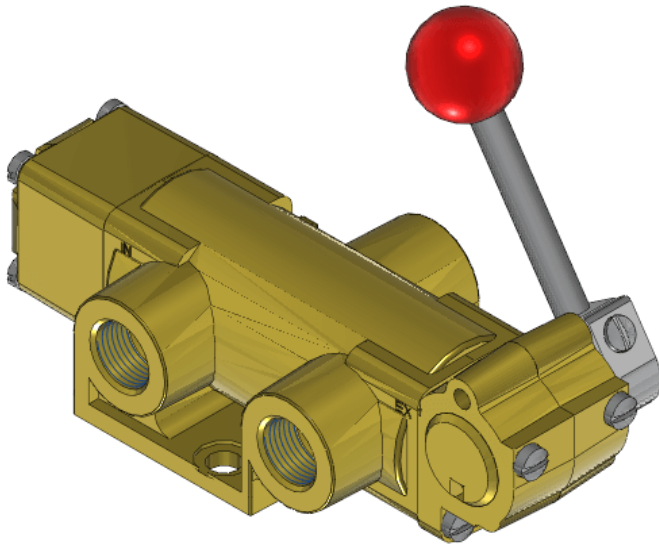

# Valve, 3-Way, Brass

VSH-3401

## Specifications

---

Actuation	Hand Lever-Offset   Spring Return
Function	3-way, 2-pos, NC
Port Size	Body Ported, 3/8" NPT
Valve Pressure Range (PSI)	VAC-200 psi
Valve Pressure Range (BAR)	VAC-13.8 bar
Primary Flow	3.4 Cv
Media	Air - Inert Gas, Natural Gas
Temperature Range (F)	5°F to 200°F
Temperature Range (C)	-15°C to 93°C
Body & Internal Parts	Brass
Weight	3.800000