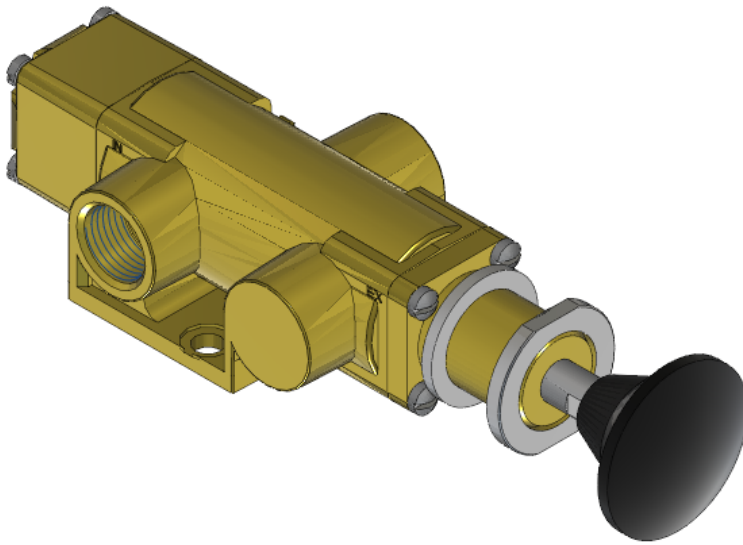

Valve, 2-Way, Brass

VSI-2501

Description

Versa V Series Directional Control Valve

The VERSA 1/2" brass V Series valves are suited for nearly all pneumatic directional control applications. The V Series is designed for trouble-

free performance even in the harshest environments. The integrity of design makes them adaptable to a maximum number of applications with a minimum number of components. This is possible through the modular approach to valve construction, which allows valve bodies and actuating devices to be interchanged end for end and valve for a valve in many cases. The modular approach to this valve design makes thousands of valve variations possible, allowing the customer to "build" his valve to fit his unique specifications.

Product Features

- Constructed of forged brass for long-lasting, corrosion-resistant strength. Functions without fail when exposed to mud, water, salt, grime, oils and chemicals
- Buna-N/nitrile rubber o-ring seals perform reliably with oil, fuel, and other chemicals over broad temperature range

100% Leak Tested • 10-Year Warranty

Specifications

Actuation	Palm Button Spring Return
Function	2-way, 2-pos, NC
Port Size	Body Ported, 1/2" NPT
Valve Pressure Range (PSI)	VAC-200 psi
Valve Pressure Range (BAR)	VAC-13.8 bar
Primary Flow	4.0 Cv
Media	Air - Inert Gas, Natural Gas
Temperature Range (F)	5°F to 200°F
Temperature Range (C)	-15°C to 93°C
Body & Internal Parts	Brass
Weight	3.280000