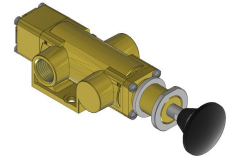

Valve, 2-Way, Brass

VSI-2501

Description

Versa V Series Directional Control Valve

The VERSA 1/2" brass V Series valves are suited for nearly all pneumatic directional control applications. The V Series is designed for trouble-

free performance even in the harshest environments. The integrity of design makes them adaptable to a maximum number of applications with a minimum number of components. This is possible through the modular approach to valve construction, which allows valve bodies and actuating devices to be interchanged end for end and valve for a valve in many cases. The modular approach to this valve design makes thousands of valve variations possible, allowing the customer to "build" his valve to fit his unique specifications.

Product Features

- Constructed of forged brass for long-lasting, corrosion-resistant strength. Functions without fail when exposed to mud, water, salt, grime, oils and chemicals
- Buna-N/nitrile rubber o-ring seals perform reliably with oil, fuel, and other chemicals over broad temperature range

100% Leak Tested • 10-Year Warranty

Specifications

Actuation	Palm Button Spring Return
Function	2-way, 2-pos, NC
Port Size	Body Ported, 1/2" NPT
Valve Pressure Range (PSI)	VAC-200 psi
Valve Pressure Range (BAR)	VAC-13.8 bar
Primary Flow	4.0 Cv
Media	Air - Inert Gas, Natural Gas
Temperature Range (F)	5°F to 200°F
Temperature Range (C)	-15°C to 93°C
Body & Internal Parts	Brass
Weight	3.280000