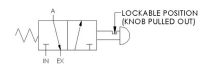

Description

Versa V Series Directional Control Valve

The VERSA 1/4" brass V Series valves are suited for nearly all pneumatic directional control applications. The V Series is designed for trouble-