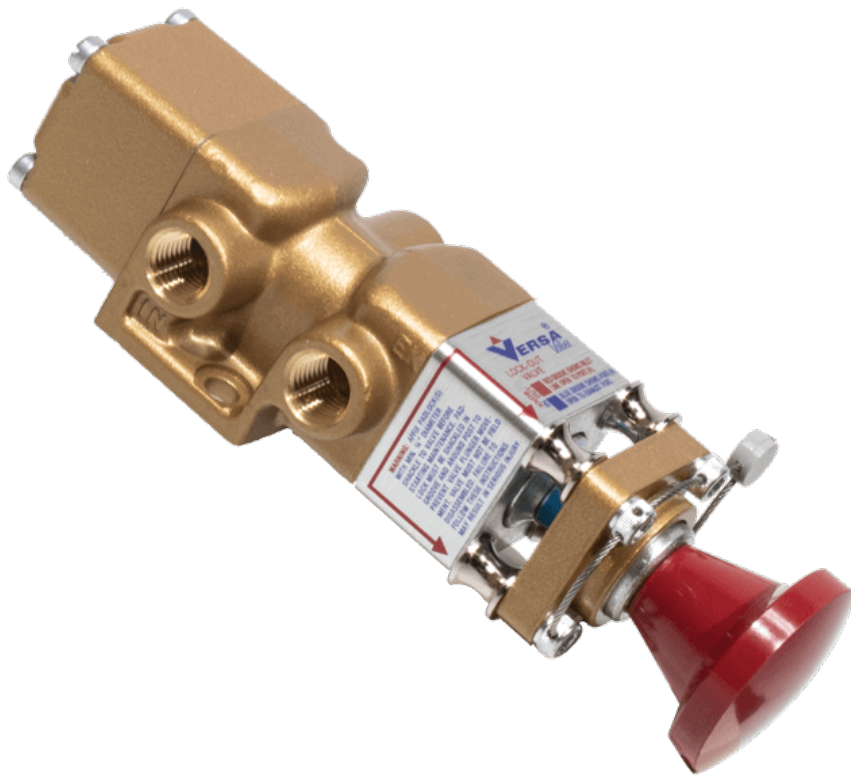

22 Spring Valley Rd.
Paramus, NJ 07652
(201) 843-2400
sales@versa-valves.com

Valve, 3-Way, Brass

VSI-3301-LOVB-NGST

Description

Versa V Series Directional Control Valve

The VERSA 1/4" brass V Series valves are suited for nearly all pneumatic directional control applications. The V Series is designed for trouble-

free performance even in the harshest environments. The integrity of design makes them adaptable to a maximum number of applications with a minimum number of components. This is possible through the modular approach to valve construction, which allows valve bodies and actuating devices to be interchanged end for end and valve for a valve in many cases. The modular approach to this valve design makes thousands of valve variations possible, allowing the customer to "build" his valve to fit his unique specifications.

Product Features

- Constructed of forged brass for long-lasting, corrosion-resistant strength. Functions without fail when exposed to mud, water, salt, grime, oils and chemicals
- Low-temperature Buna o-ring seals for low-temperature applications down to -40°F

100% Leak Tested • 10-Year Warranty

Specifications

Actuation	Palm Button-Lockout-Lock In One Position Spring Return
Function	3-way, 2-pos, NC
Port Size	Body Ported, 1/4" NPT
Valve Pressure Range (PSI)	VAC-130 psi
Valve Pressure Range (BAR)	VAC-8.96 bar
Primary Flow	1.8 Cv
Media	Air - Inert Gas, Natural Gas
Temperature Range (F)	-20°F to 200°F
Temperature Range (C)	-29°C to 93°C
Body & Internal Parts	Brass
Weight	2.120000