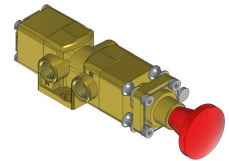

# Valve, 3-Way, Brass

VSI-3301-LOVB

### Versa V Series Directional Control Valve

The VERSA 1/4" brass V Series valves are suited for nearly all pneumatic directional control applications. The V Series is designed for trouble-

free performance even in the harshest environments. The integrity of design makes them adaptable to a maximum number of applications with a minimum number of components. This is possible through the modular approach to valve construction, which allows valve bodies and actuating devices to be interchanged end for end and valve for a valve in many cases. The modular approach to this valve design makes thousands of valve variations possible, allowing the customer to "build" his valve to fit his unique specifications.

## Specifications

Actuation	Palm Button-Lockout-Lock In One Position   Spring Return
Function	3-way, 2-pos, NC
Port Size	Body Ported, 1/4" NPT
Valve Pressure Range (PSI)	VAC-200 psi
Valve Pressure Range (BAR)	VAC-13.8 bar
Primary Flow	1.8 Cv
Media	Air - Inert Gas, Natural Gas
Temperature Range (F)	5°F to 200°F
Temperature Range (C)	-15°C to 93°C
Body & Internal Parts	Brass
Weight	2.250000