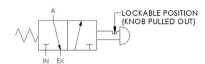

Description

Versa V Series Directional Control Valve

The VERSA 1/4" brass V Series valves are suited for nearly all pneumatic directional control applications. The V Series is designed for trouble-