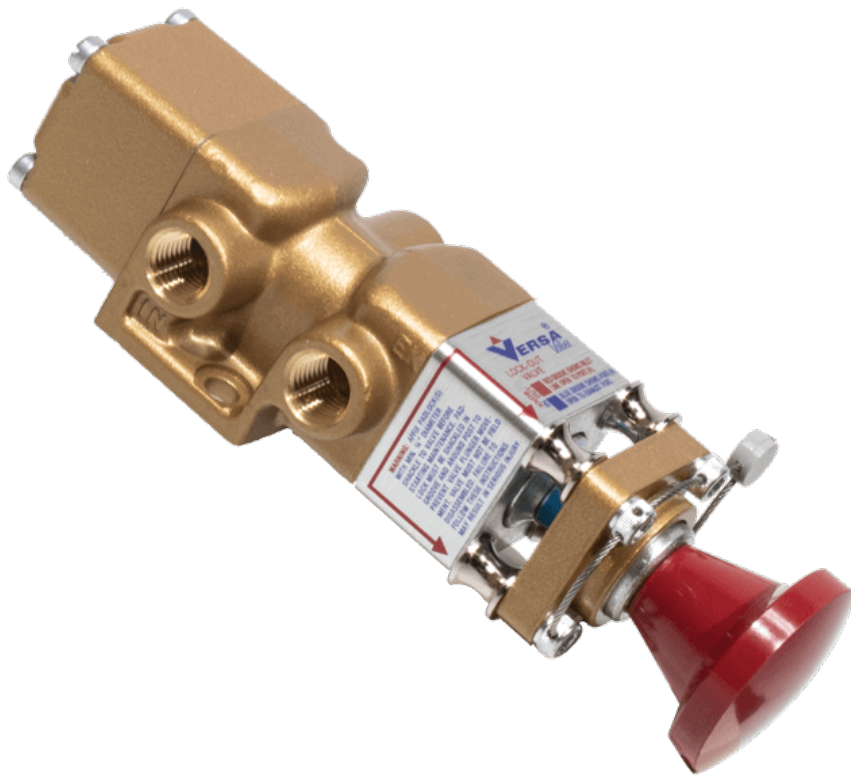

# Valve, 3-Way, Brass

VSI-3301-LOVB

### Versa V Series Directional Control Valve

The VERSA 1/4" brass V Series valves are suited for nearly all pneumatic directional control applications. The V Series is designed for trouble-

free performance even in the harshest environments. The integrity of design makes them adaptable to a maximum number of applications with a minimum number of components. This is possible through the modular approach to valve construction, which allows valve bodies and actuating devices to be interchanged end for end and valve for a valve in many cases. The modular approach to this valve design makes thousands of valve variations possible, allowing the customer to "build" his valve to fit his unique specifications.

## Product Features

- Constructed of forged brass for long-lasting, corrosion-resistant strength. Functions without fail when exposed to mud, water, salt, grime, oils and chemicals
- Buna-N/nitrile rubber o-ring seals perform reliably with oil, fuel, and other chemicals over broad temperature range

## Specifications

Actuation	Palm Button-Lockout-Lock In One Position   Spring Return
Function	3-way, 2-pos, NC
Port Size	Body Ported, 1/4" NPT
Valve Pressure Range (PSI)	VAC-200 psi
Valve Pressure Range (BAR)	VAC-13.8 bar
Primary Flow	1.8 Cv
Media	Air - Inert Gas, Natural Gas
Temperature Range (F)	5°F to 200°F
Temperature Range (C)	-15°C to 93°C
Body & Internal Parts	Brass
Weight	2.250000