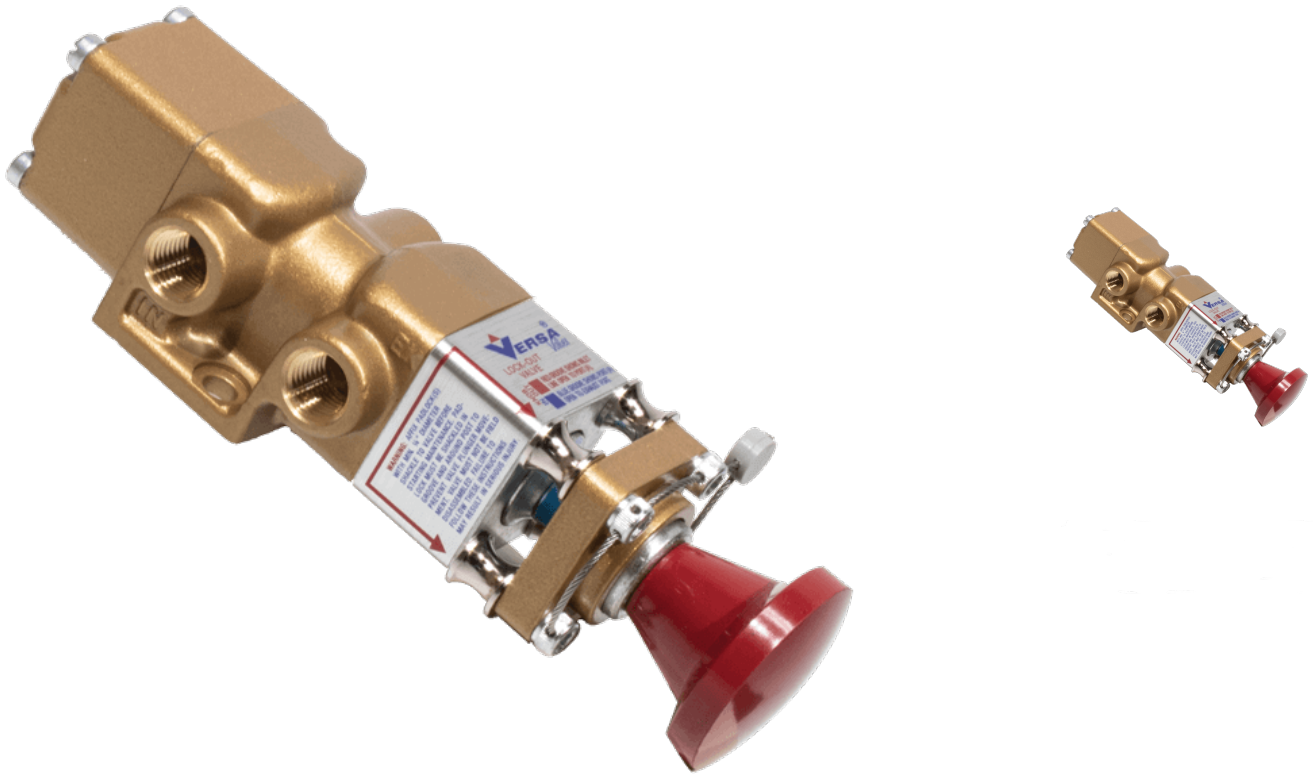

22 Spring Valley Rd.
Paramus, NJ 07652
(201) 843-2400
sales@versa-valves.com

Valve, 3-Way, Brass

VSI-3301-LOVD-44

Description

Versa V Series Directional Control Valve

The VERSA 1/4" brass V Series valves are suited for nearly all pneumatic directional control applications. The V Series is designed for trouble-

free performance even in the harshest environments. The integrity of design makes them adaptable to a maximum number of applications with a minimum number of components. This is possible through the modular approach to valve construction, which allows valve bodies and actuating devices to be interchanged end for end and valve for a valve in many cases. The modular approach to this valve design makes thousands of valve variations possible, allowing the customer to "build" his valve to fit his unique specifications.

Product Features

- Constructed of forged brass for long-lasting, corrosion-resistant strength. Functions without fail when exposed to mud, water, salt, grime, oils and chemicals
- Low-temperature Buna o-ring seals for low-temperature applications down to -40°F

100% Leak Tested • 10-Year Warranty

Specifications

| | |
|----------------------------|---|
| Actuation | Palm Button-Lockout-Lock In One Position-Inlet Open To A Port Spring Return |
| Function | 3-way, 2-pos, NC |
| Port Size | Body Ported, 1/4" NPT |
| Valve Pressure Range (PSI) | VAC-130 psi |
| Valve Pressure Range (BAR) | VAC-8.96 bar |
| Primary Flow | 1.8 Cv |
| Media | Air - Inert Gas, Natural Gas |
| Temperature Range (F) | -20°F to 200°F |
| Temperature Range (C) | -29°C to 93°C |
| Body & Internal Parts | Brass |
| Weight | 2.250000 |