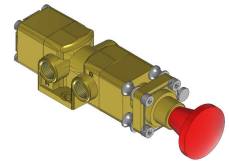

22 Spring Valley Rd.
Paramus, NJ 07652
(201) 843-2400
sales@versa-valves.com

Valve, 3-Way, Brass

VSI-3301-LOVE-NGST

Description

Versa V Series Directional Control Valve

The VERSA 1/4" brass V Series valves are suited for nearly all pneumatic directional control applications. The V Series is designed for trouble-

free performance even in the harshest environments. The integrity of design makes them adaptable to a maximum number of applications with a minimum number of components. This is possible through the modular approach to valve construction, which allows valve bodies and actuating devices to be interchanged end for end and valve for a valve in many cases. The modular approach to this valve design makes thousands of valve variations possible, allowing the customer to "build" his valve to fit his unique specifications.

Product Features

- Constructed of forged brass for long-lasting, corrosion-resistant strength. Functions without fail when exposed to mud, water, salt, grime, oils and chemicals
- Low-temperature Buna o-ring seals for low-temperature applications down to -40°F

100% Leak Tested • 10-Year Warranty

Specifications

Actuation	Palm Button-Lockout-Locks In Both Positions Spring Return
Function	3-way, 2-pos, NC
Port Size	Body Ported, 1/4" NPT
Valve Pressure Range (PSI)	VAC-130 psi
Valve Pressure Range (BAR)	VAC-8.96 bar
Primary Flow	1.8 Cv
Media	Air - Inert Gas, Natural Gas
Temperature Range (F)	-20°F to 200°F
Temperature Range (C)	-29°C to 93°C
Body & Internal Parts	Brass
Weight	2.060000