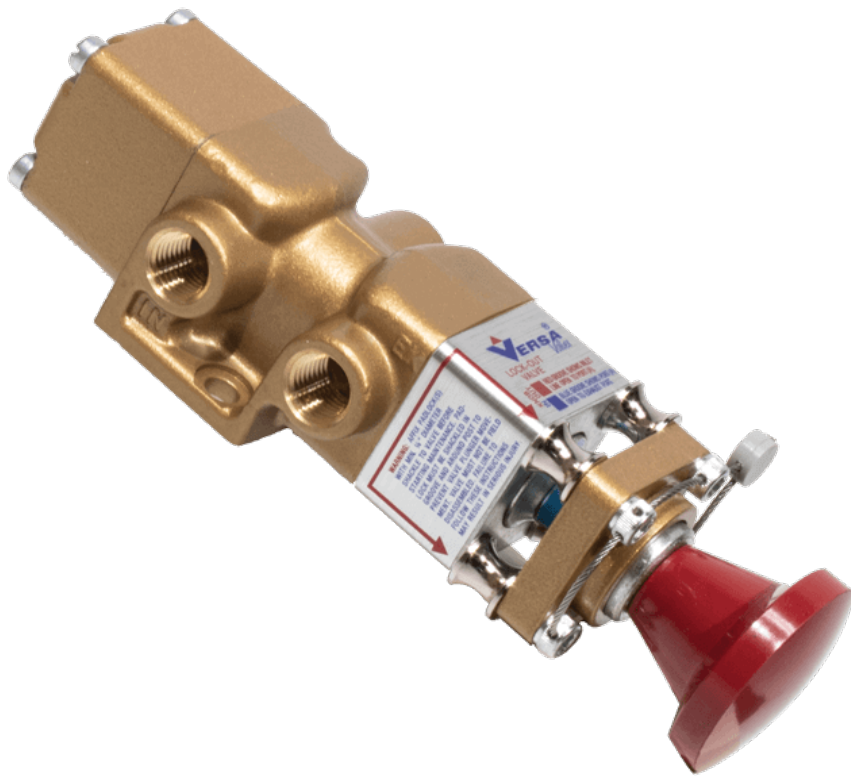

22 Spring Valley Rd.
Paramus, NJ 07652
(201) 843-2400
sales@versa-valves.com

Valve, 3-Way, Brass

VSI-3301-LOVE-NGST

Description

Versa V Series Directional Control Valve

The VERSA 1/4" brass V Series valves are suited for nearly all pneumatic directional control applications. The V Series is designed for trouble-

free performance even in the harshest environments. The integrity of design makes them adaptable to a maximum number of applications with a minimum number of components. This is possible through the modular approach to valve construction, which allows valve bodies and actuating devices to be interchanged end for end and valve for a valve in many cases. The modular approach to this valve design makes thousands of valve variations possible, allowing the customer to "build" his valve to fit his unique specifications.

Product Features

- Constructed of forged brass for long-lasting, corrosion-resistant strength. Functions without fail when exposed to mud, water, salt, grime, oils and chemicals
- Low-temperature Buna o-ring seals for low-temperature applications down to -40°F

100% Leak Tested • 10-Year Warranty

Specifications

Actuation	Palm Button-Lockout-Locks In Both Positions Spring Return
Function	3-way, 2-pos, NC
Port Size	Body Ported, 1/4" NPT
Valve Pressure Range (PSI)	VAC-130 psi
Valve Pressure Range (BAR)	VAC-8.96 bar
Primary Flow	1.8 Cv
Media	Air - Inert Gas, Natural Gas
Temperature Range (F)	-20°F to 200°F
Temperature Range (C)	-29°C to 93°C
Body & Internal Parts	Brass
Weight	2.060000