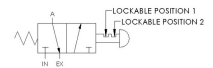

Description

Versa V Series Directional Control Valve

The VERSA 1/4" brass V Series valves are suited for nearly all pneumatic directional control applications. The V Series is designed for trouble-