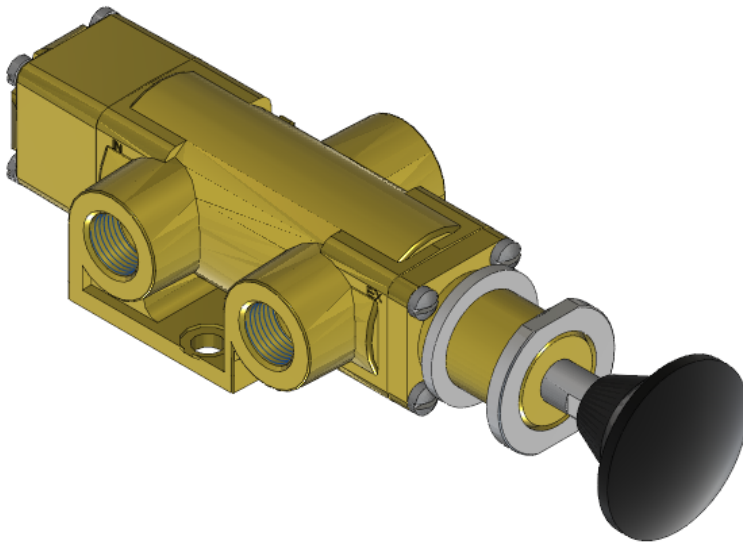

22 Spring Valley Rd.
Paramus, NJ 07652
(201) 843-2400
sales@versa-valves.com

Valve, 3-Way, Brass

VSI-3401-44

Specifications

Actuation	Palm Button Spring Return
Function	3-way, 2-pos, NC
Port Size	Body Ported, 3/8" NPT
Valve Pressure Range (PSI)	VAC-130 psi
Valve Pressure Range (BAR)	VAC-8.96 bar
Primary Flow	3.4 Cv
Media	Air - Inert Gas, Natural Gas
Temperature Range (F)	-20°F to 200°F
Temperature Range (C)	-29°C to 93°C
Body & Internal Parts	Brass
Weight	3.340000