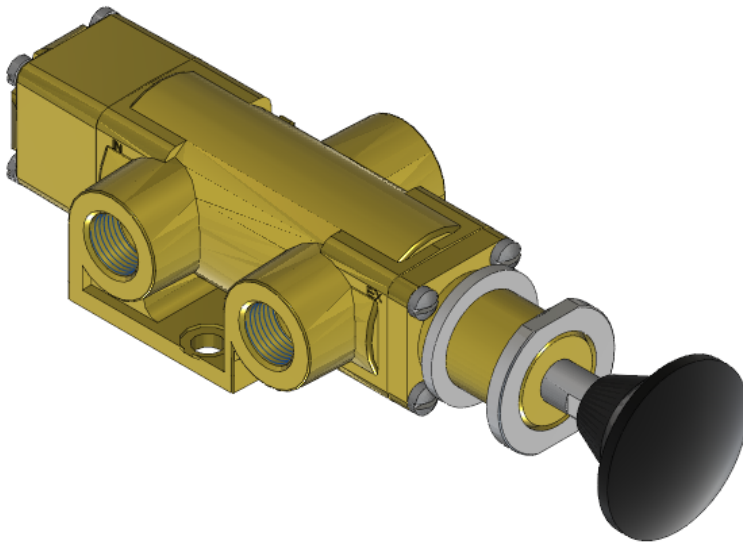

# Valve, 3-Way, Brass

VSI-3401

## Specifications

---

Actuation	Palm Button   Spring Return
Function	3-way, 2-pos, NC
Port Size	Body Ported, 3/8" NPT
Valve Pressure Range (PSI)	VAC-200 psi
Valve Pressure Range (BAR)	VAC-13.8 bar
Primary Flow	3.4 Cv
Media	Air - Inert Gas, Natural Gas
Temperature Range (F)	5°F to 200°F
Temperature Range (C)	-15°C to 93°C
Body & Internal Parts	Brass
Weight	3.340000