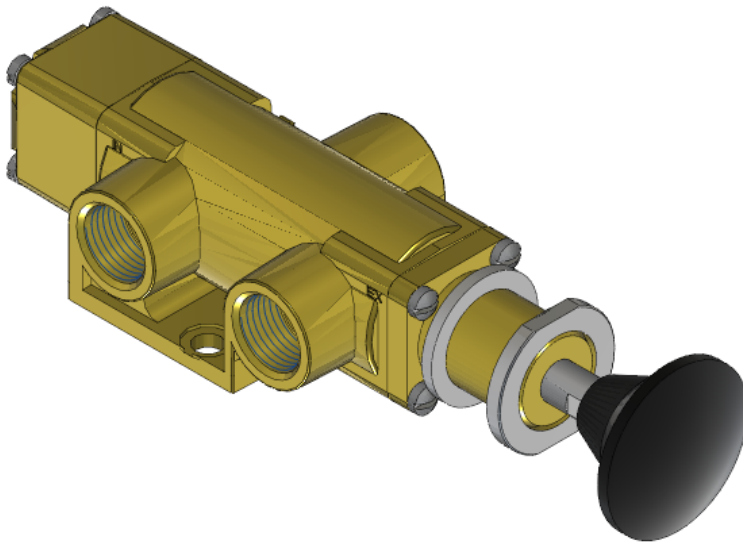

22 Spring Valley Rd.
Paramus, NJ 07652
(201) 843-2400
sales@versa-valves.com

Valve, 3-Way, Brass

VSI-3501-44

Specifications

Actuation	Palm Button Spring Return
Function	3-way, 2-pos, NC
Port Size	Body Ported, 1/2" NPT
Valve Pressure Range (PSI)	VAC-130 psi
Valve Pressure Range (BAR)	VAC-8.96 bar
Primary Flow	4.0 Cv
Media	Air - Inert Gas, Natural Gas
Temperature Range (F)	-20°F to 200°F
Temperature Range (C)	-29°C to 93°C
Body & Internal Parts	Brass
Weight	3.210000