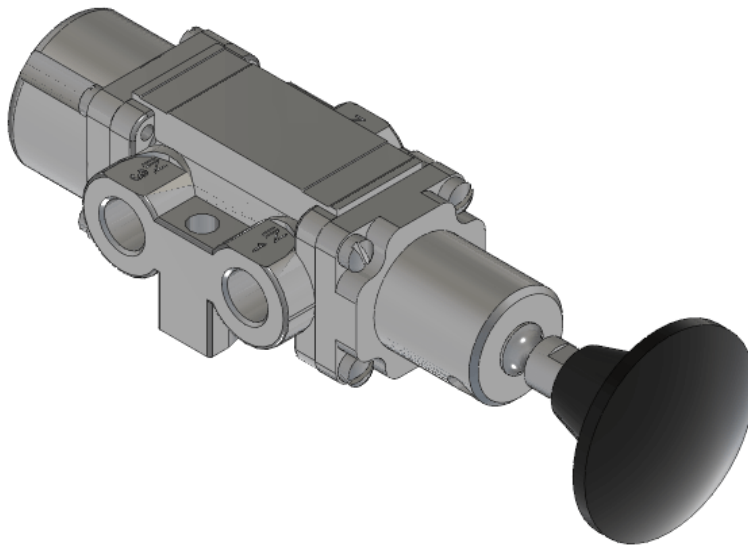

22 Spring Valley Rd.
Paramus, NJ 07652
(201) 843-2400
sales@versa-valves.com

Valve, Selector, SST

VSI-8302-316-LOVEE

Description

V-316 Series Directional Control Valve

The 1/4" V-316 Series directional control valve is suited for the most demanding applications. Ruggedly constructed, internally and externally, of

stainless steel, these valves can withstand the physical abuse of corrosive environments and controlled media. The modular design concept utilizes three basic sub-assemblies: a body assembly and two actuator assemblies that simplify circuit planning while affording almost unlimited combinations.

Product Features

- Constructed of SAE 316L marine grade stainless steel conforming to NACE standard MR-01-75 suitable for direct exposure to sour environments
- FKM o-ring seals perform reliably with exposure to hydrocarbons or highly corrosive fluids over a broad temperature range: equivalent to Viton®, Fluorel®

100% Leak Tested • 10-Year Warranty

Specifications

Actuation	Palm Button-Lockout-Locks In Both Positions Spring Return
Function	Selector (2 inlets-1 outlet), 2-pos [8-way]
Port Size	Body Ported, 1/4" NPT
Valve Pressure Range (PSI)	VAC-200 psi
Valve Pressure Range (BAR)	VAC-13.8 bar
Primary Flow	1.8 Cv
Media	Air - Inert Gas, Natural Gas
Temperature Range (F)	5°F to 300°F
Temperature Range (C)	-15°C to 149°C
Body & Internal Parts	316L Stainless Steel
Weight	1.850000