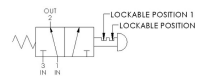

Description

V-316 Series Directional Control Valve

The 1/4" V-316 Series directional control valve is suited for the most demanding applications. Ruggedly constructed, internally and externally, of