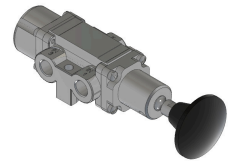

22 Spring Valley Rd.
Paramus, NJ 07652
(201) 843-2400
sales@versa-valves.com

Valve, Selector, SST

VSI-8302-316-LOVEE

Description

V-316 Series Directional Control Valve

The 1/4" V-316 Series directional control valve is suited for the most demanding applications. Ruggedly constructed, internally and externally, of

stainless steel, these valves can withstand the physical abuse of corrosive environments and controlled media. The modular design concept utilizes three basic sub-assemblies: a body assembly and two actuator assemblies that simplify circuit planning while affording almost unlimited combinations.

Product Features

- Constructed of SAE 316L marine grade stainless steel conforming to NACE standard MR-01-75 suitable for direct exposure to sour environments
- FKM o-ring seals perform reliably with exposure to hydrocarbons or highly corrosive fluids over a broad temperature range: equivalent to Viton®, Fluorel®

100% Leak Tested • 10-Year Warranty

Specifications

Actuation	Palm Button-Lockout-Locks In Both Positions Spring Return
Function	Selector (2 inlets-1 outlet), 2-pos [8-way]
Port Size	Body Ported, 1/4" NPT
Valve Pressure Range (PSI)	VAC-200 psi
Valve Pressure Range (BAR)	VAC-13.8 bar
Primary Flow	1.8 Cv
Media	Air - Inert Gas, Natural Gas
Temperature Range (F)	5°F to 300°F
Temperature Range (C)	-15°C to 149°C
Body & Internal Parts	316L Stainless Steel
Weight	1.850000