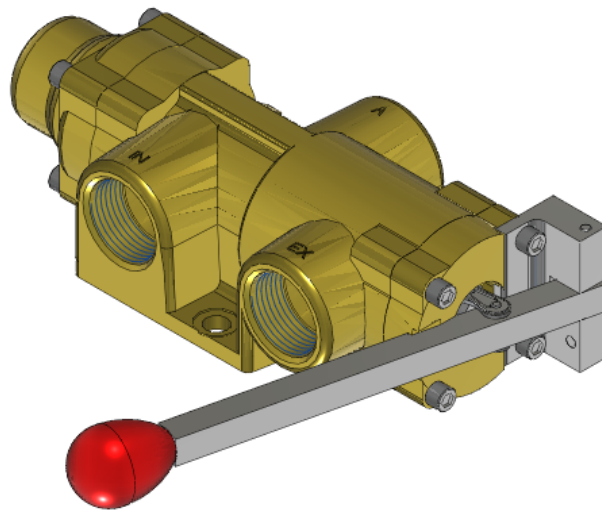

22 Spring Valley Rd.
Paramus, NJ 07652
(201) 843-2400
sales@versa-valves.com

Valve, 3-Way, Brass

VSL-3701-28B-44

Description

Versa V Series Directional Control Valve

The VERSA 1" brass V Series valves are suited for nearly all pneumatic directional control applications. The V Series is designed for trouble-free

performance even in the harshest environments. The integrity of design makes them adaptable to a maximum number of applications with a minimum number of components. This is possible through the modular approach to valve construction, which allows valve bodies and actuating devices to be interchanged end for end and valve for a valve in many cases. The modular approach to this valve design makes thousands of valve variations possible, allowing the customer to "build" his valve to fit his unique specifications.

Product Features

- Constructed of forged brass for long-lasting, corrosion-resistant strength. Functions without fail when exposed to mud, water, salt, grime, oils and chemicals
- Low-temperature Buna o-ring seals for low-temperature applications down to -40°F

100% Leak Tested • 10-Year Warranty

Specifications

Actuation	Hand Lever-Centerline Spring Return
Function	3-way, 2-pos, NC
Port Size	Body Ported, 1" NPT
Valve Pressure Range (PSI)	VAC-130 psi
Valve Pressure Range (BAR)	VAC-8.96 bar
Primary Flow	11.1 Cv
Media	Air - Inert Gas, Natural Gas
Temperature Range (F)	-20°F to 200°F
Temperature Range (C)	-29°C to 93°C
Body & Internal Parts	Brass
Weight	9.720000