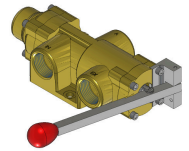

22 Spring Valley Rd.
Paramus, NJ 07652
(201) 843-2400
sales@versa-valves.com

Valve, 3-Way, Brass

VSL-3701-28B-44

Description

Versa V Series Directional Control Valve

The VERSA 1" brass V Series valves are suited for nearly all pneumatic directional control applications. The V Series is designed for trouble-free

performance even in the harshest environments. The integrity of design makes them adaptable to a maximum number of applications with a minimum number of components. This is possible through the modular approach to valve construction, which allows valve bodies and actuating devices to be interchanged end for end and valve for a valve in many cases. The modular approach to this valve design makes thousands of valve variations possible, allowing the customer to "build" his valve to fit his unique specifications.

Product Features

- Constructed of forged brass for long-lasting, corrosion-resistant strength. Functions without fail when exposed to mud, water, salt, grime, oils and chemicals
- Low-temperature Buna o-ring seals for low-temperature applications down to -40°F

100% Leak Tested • 10-Year Warranty

Specifications

Actuation	Hand Lever-Centerline Spring Return
Function	3-way, 2-pos, NC
Port Size	Body Ported, 1" NPT
Valve Pressure Range (PSI)	VAC-130 psi
Valve Pressure Range (BAR)	VAC-8.96 bar
Primary Flow	11.1 Cv
Media	Air - Inert Gas, Natural Gas
Temperature Range (F)	-20°F to 200°F
Temperature Range (C)	-29°C to 93°C
Body & Internal Parts	Brass
Weight	9.720000