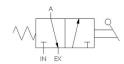

Description

Versa V Series Directional Control Valve

The VERSA 1" brass V Series valves are suited for nearly all pneumatic directional control applications. The V Series is designed for trouble-free