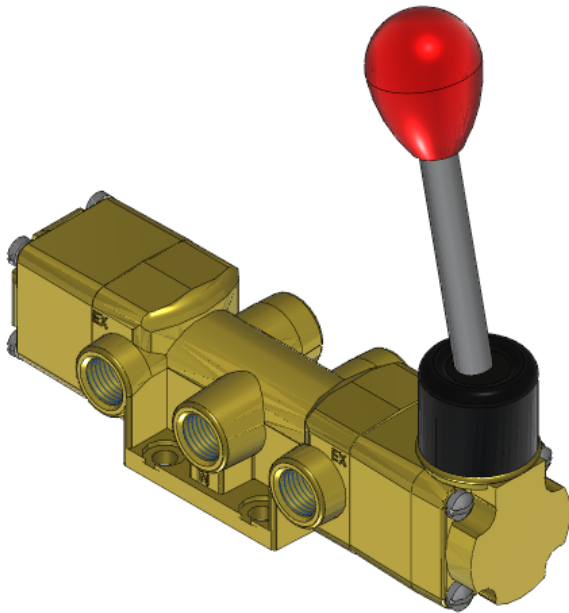

22 Spring Valley Rd.
Paramus, NJ 07652
(201) 843-2400
sales@versa-valves.com

Valve, 4-Way, Brass

VSL-4302-2B

Specifications

Actuation	Hand Lever-Centerline Spring Return
Function	4-way, 2-pos
Port Size	Body Ported, 1/4" G Threads
Valve Pressure Range (PSI)	VAC-200 psi
Valve Pressure Range (BAR)	VAC-13.8 bar
Primary Flow	1.8 Cv
Media	Air - Inert Gas, Natural Gas
Temperature Range (F)	5°F to 200°F
Temperature Range (C)	-15°C to 93°C
Body & Internal Parts	Brass
Weight	3.110000