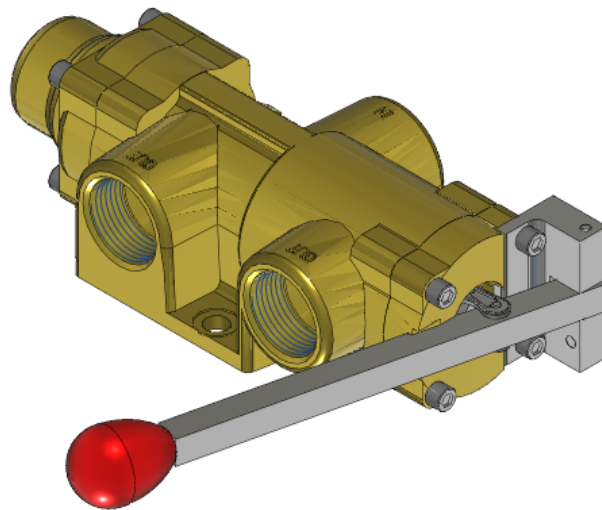

22 Spring Valley Rd.
Paramus, NJ 07652
(201) 843-2400
sales@versa-valves.com

Valve, Diverter, Brass

VSL-7702-12A

Description

V Series Directional Control Valve

The VERSA 1-1/4" brass V Series valves are suited for nearly all pneumatic directional control applications. The V Series is designed for trouble-

free performance even in the harshest environments. The integrity of design makes them adaptable to a maximum number of applications with a minimum number of components. This is possible through the modular approach to valve construction, which allows valve bodies and actuating devices to be interchanged end for end and valve for a valve in many cases. The modular approach to this valve design makes thousands of valve variations possible, allowing the customer to "build" his valve to fit his unique specifications.

Product Features

- Constructed of forged brass for long-lasting, corrosion-resistant strength. Functions without fail when exposed to mud, water, salt, grime, oils and chemicals
- Buna-N/nitrile rubber o-ring seals perform reliably with oil, fuel, and other chemicals over broad temperature range

100% Leak Tested • 10-Year Warranty

Specifications

Actuation	Hand Lever-Centerline Spring Return
Function	Diverter (1 inlet-2 outlets), 2-pos [7way]
Port Size	Body Ported, 1" NPT
Valve Pressure Range (PSI)	VAC-150 psi
Valve Pressure Range (BAR)	VAC-10.3 bar
Primary Flow	14.9 Cv
Media	Air - Inert Gas, Natural Gas
Temperature Range (F)	-9°F to 200°F
Temperature Range (C)	-23°C to 93°C
Body & Internal Parts	Brass
Weight	10.810000