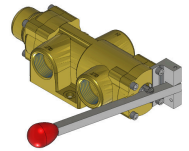

22 Spring Valley Rd.
Paramus, NJ 07652
(201) 843-2400
sales@versa-valves.com

Valve, Diverter, Brass

VSL-7702-12A

Description

V Series Directional Control Valve

The VERSA 1-1/4" brass V Series valves are suited for nearly all pneumatic directional control applications. The V Series is designed for trouble-

free performance even in the harshest environments. The integrity of design makes them adaptable to a maximum number of applications with a minimum number of components. This is possible through the modular approach to valve construction, which allows valve bodies and actuating devices to be interchanged end for end and valve for a valve in many cases. The modular approach to this valve design makes thousands of valve variations possible, allowing the customer to "build" his valve to fit his unique specifications.

Product Features

- Constructed of forged brass for long-lasting, corrosion-resistant strength. Functions without fail when exposed to mud, water, salt, grime, oils and chemicals
- Buna-N/nitrile rubber o-ring seals perform reliably with oil, fuel, and other chemicals over broad temperature range

100% Leak Tested • 10-Year Warranty

Specifications

Actuation	Hand Lever-Centerline Spring Return
Function	Diverter (1 inlet-2 outlets), 2-pos [7way]
Port Size	Body Ported, 1" NPT
Valve Pressure Range (PSI)	VAC-150 psi
Valve Pressure Range (BAR)	VAC-10.3 bar
Primary Flow	14.9 Cv
Media	Air - Inert Gas, Natural Gas
Temperature Range (F)	-9°F to 200°F
Temperature Range (C)	-23°C to 93°C
Body & Internal Parts	Brass
Weight	10.810000