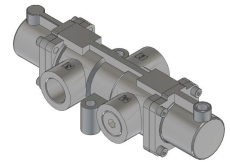

# Valve, 2-Way, SST

VSP-2601-316

### V-316 Series Directional Control Valve

The 1" V-316 Series directional control valve is suited for the most demanding applications. Ruggedly constructed, internally and externally, of

stainless steel, these valves can withstand the physical abuse of corrosive environments and controlled media. The modular design concept utilizes three basic sub-assemblies: a body assembly and two actuator assemblies that simplify circuit planning while affording almost unlimited combinations.

## Specifications

Actuation	Pilot   Spring Return
Function	2-way, 2-pos, NO
Port Size	Body Ported, 3/4" NPT
Valve Pressure Range (PSI)	VAC-200 psi
Valve Pressure Range (BAR)	VAC-13.8 bar
Primary Flow	9.6 Cv
Media	Air - Inert Gas, Natural Gas
Pilot Pressure Range (PSI)	50-200 psi
Pilot Pressure Range (BAR)	3.45-13.8 bar
Temperature Range (F)	-4°F to 300°F
Temperature Range (C)	-20°C to 149°C
Body & Internal Parts	316L Stainless Steel
Weight	8.250000