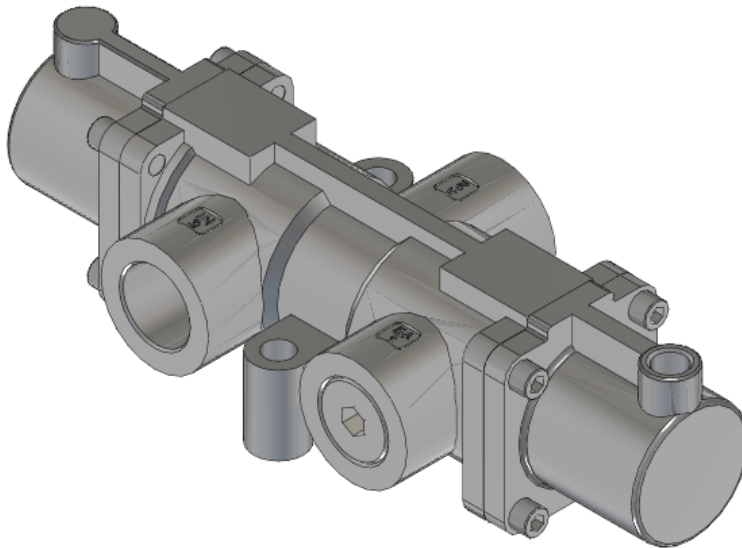

# Valve, 2-Way, SST

VSP-2601-316

### V-316 Series Directional Control Valve

The 1" V-316 Series directional control valve is suited for the most demanding applications. Ruggedly constructed, internally and externally, of

stainless steel, these valves can withstand the physical abuse of corrosive environments and controlled media. The modular design concept utilizes three basic sub-assemblies: a body assembly and two actuator assemblies that simplify circuit planning while affording almost unlimited combinations.

## Specifications

Actuation	Pilot   Spring Return
Function	2-way, 2-pos, NO
Port Size	Body Ported, 3/4" NPT
Valve Pressure Range (PSI)	VAC-200 psi
Valve Pressure Range (BAR)	VAC-13.8 bar
Primary Flow	9.6 Cv
Media	Air - Inert Gas, Natural Gas
Pilot Pressure Range (PSI)	50-200 psi
Pilot Pressure Range (BAR)	3.45-13.8 bar
Temperature Range (F)	-4°F to 300°F
Temperature Range (C)	-20°C to 149°C
Body & Internal Parts	316L Stainless Steel
Weight	8.250000