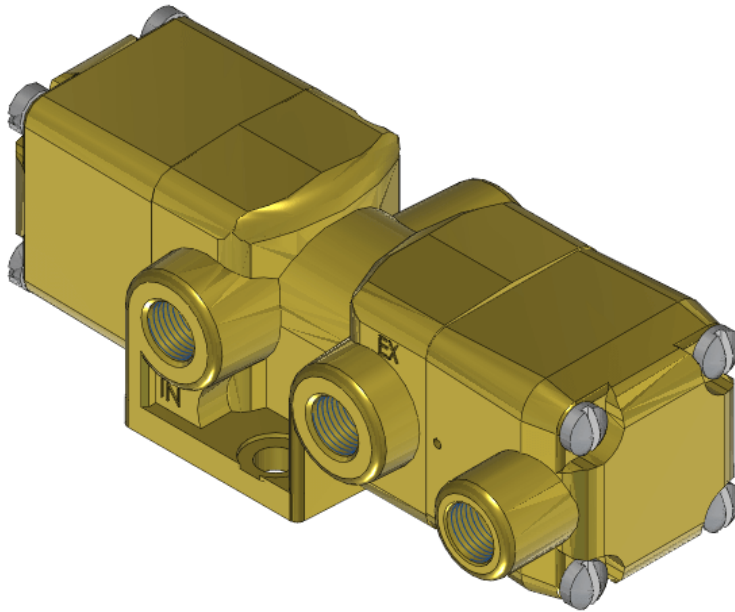

22 Spring Valley Rd.
Paramus, NJ 07652
(201) 843-2400
sales@versa-valves.com

Valve, 3-Way, Brass

VSP-3201

Specifications

Actuation	Pilot Spring Return
Function	3-way, 2-pos, NC
Port Size	Body Ported, 1/8" NPT
Valve Pressure Range (PSI)	VAC-200 psi
Valve Pressure Range (BAR)	VAC-13.8 bar
Primary Flow	1.4 Cv
Media	Air - Inert Gas, Natural Gas
Pilot Pressure Range (PSI)	40-200 psi
Pilot Pressure Range (BAR)	2.76-13.8 bar
Temperature Range (F)	-9°F to 200°F
Temperature Range (C)	-23°C to 93°C
Body & Internal Parts	Brass
Weight	1.930000