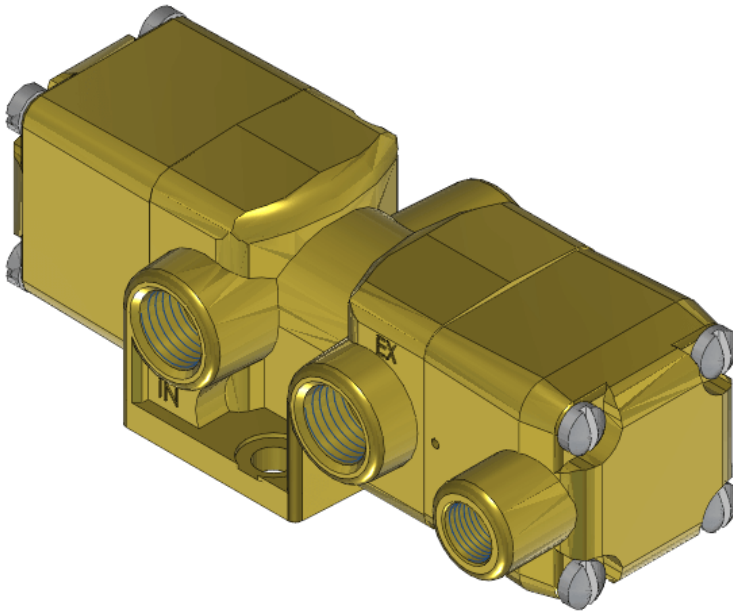

# Valve, 3-Way, Brass

VSP-3301-2B

## Specifications

---

Actuation	Pilot   Spring Return
Function	3-way, 2-pos, NC
Port Size	Body Ported, 1/4" G Threads
Valve Pressure Range (PSI)	VAC-200 psi
Valve Pressure Range (BAR)	VAC-13.8 bar
Primary Flow	1.8 Cv
Media	Air - Inert Gas, Natural Gas
Pilot Pressure Range (PSI)	40-200 psi
Pilot Pressure Range (BAR)	2.76-13.8 bar
Temperature Range (F)	-9°F to 200°F
Temperature Range (C)	-23°C to 93°C
Body & Internal Parts	Brass
Weight	2.060000