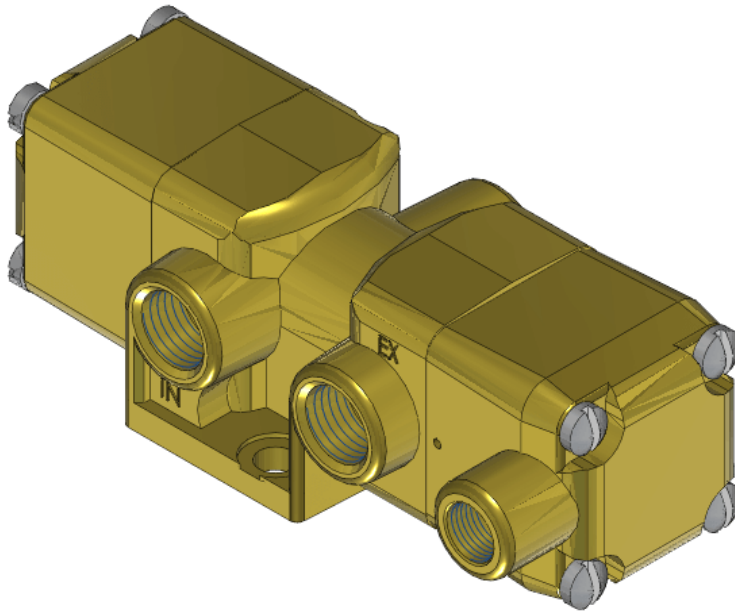

# Valve, 3-Way, NPB

VSP-3301-3433

## Specifications

---

Actuation	Pilot   Spring Return
Function	3-way, 2-pos, NC
Port Size	Body Ported, 1/4" NPT
Valve Pressure Range (PSI)	VAC-200 psi
Valve Pressure Range (BAR)	VAC-13.8 bar
Primary Flow	1.8 Cv
Media	Air - Inert Gas, Natural Gas
Pilot Pressure Range (PSI)	40-200 psi
Pilot Pressure Range (BAR)	2.76-13.8 bar
Temperature Range (F)	-9°F to 200°F
Temperature Range (C)	-23°C to 93°C
Body & Internal Parts	Nickel Plated Brass
Weight	2.090000