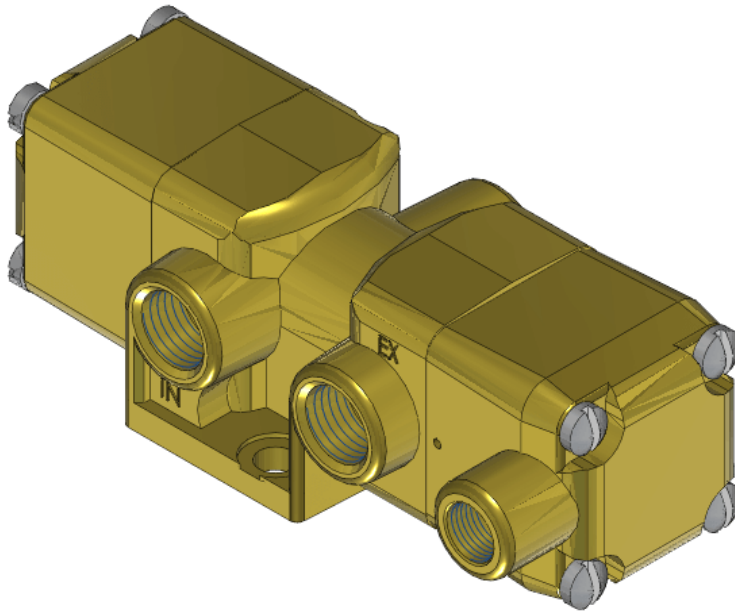

22 Spring Valley Rd.
Paramus, NJ 07652
(201) 843-2400
sales@versa-valves.com

Valve, 3-Way, Brass

VSP-3301-NGST-SS

Description

Versa V Series Directional Control Valve

The VERSA 1/4" brass V Series valves are suited for nearly all pneumatic directional control applications. The V Series is designed for trouble-

free performance even in the harshest environments. The integrity of design makes them adaptable to a maximum number of applications with a minimum number of components. This is possible through the modular approach to valve construction, which allows valve bodies and actuating devices to be interchanged end for end and valve for a valve in many cases. The modular approach to this valve design makes thousands of valve variations possible, allowing the customer to "build" his valve to fit his unique specifications.

Product Features

- Constructed of forged brass for long-lasting, corrosion-resistant strength. Functions without fail when exposed to mud, water, salt, grime, oils and chemicals
- Low-temperature Buna o-ring seals for low-temperature applications down to -40°F

100% Leak Tested • 10-Year Warranty

Specifications

Actuation	Pilot Spring Return
Function	3-way, 2-pos, NC
Port Size	Body Ported, 1/4" NPT
Valve Pressure Range (PSI)	VAC-130 psi
Valve Pressure Range (BAR)	VAC-8.96 bar
Primary Flow	1.8 Cv
Media	Air - Inert Gas, Natural Gas
Pilot Pressure Range (PSI)	75-200 psi
Pilot Pressure Range (BAR)	5.17-13.8 bar
Temperature Range (F)	-54°F to 200°F
Temperature Range (C)	-48°C to 93°C
Body & Internal Parts	Brass
Weight	2.130000