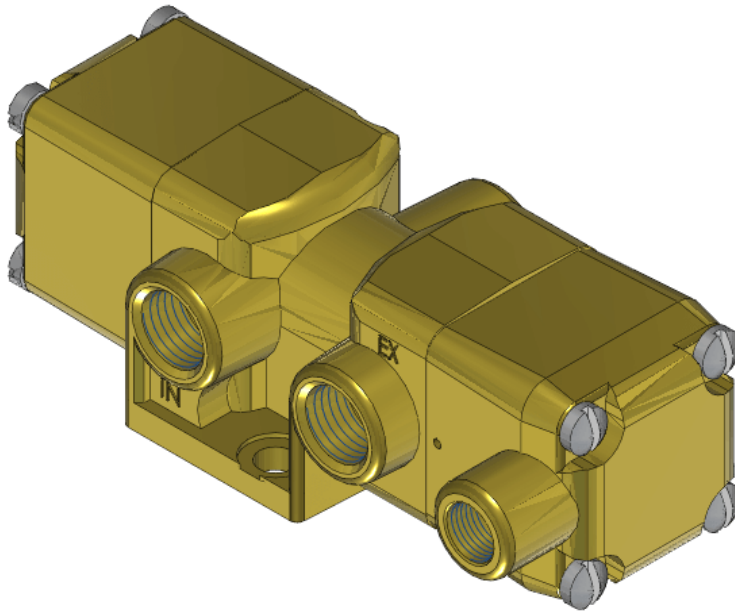

22 Spring Valley Rd.
Paramus, NJ 07652
(201) 843-2400
sales@versa-valves.com

Valve, 3-Way, Brass

VSP-3301-NGST

Description

Versa V Series Directional Control Valve

The VERSA 1/4" brass V Series valves are suited for nearly all pneumatic directional control applications. The V Series is designed for trouble-

free performance even in the harshest environments. The integrity of design makes them adaptable to a maximum number of applications with a minimum number of components. This is possible through the modular approach to valve construction, which allows valve bodies and actuating devices to be interchanged end for end and valve for a valve in many cases. The modular approach to this valve design makes thousands of valve variations possible, allowing the customer to "build" his valve to fit his unique specifications.

Product Features

- Constructed of forged brass for long-lasting, corrosion-resistant strength. Functions without fail when exposed to mud, water, salt, grime, oils and chemicals
- Low-temperature Buna o-ring seals for low-temperature applications down to -40°F

100% Leak Tested • 10-Year Warranty

Specifications

Actuation	Pilot Spring Return
Function	3-way, 2-pos, NC
Port Size	Body Ported, 1/4" NPT
Valve Pressure Range (PSI)	VAC-130 psi
Valve Pressure Range (BAR)	VAC-8.96 bar
Primary Flow	1.8 Cv
Media	Air - Inert Gas, Natural Gas
Pilot Pressure Range (PSI)	55-200 psi
Pilot Pressure Range (BAR)	3.79-13.8 bar
Temperature Range (F)	-54°F to 200°F
Temperature Range (C)	-48°C to 93°C
Body & Internal Parts	Brass
Weight	1.820000