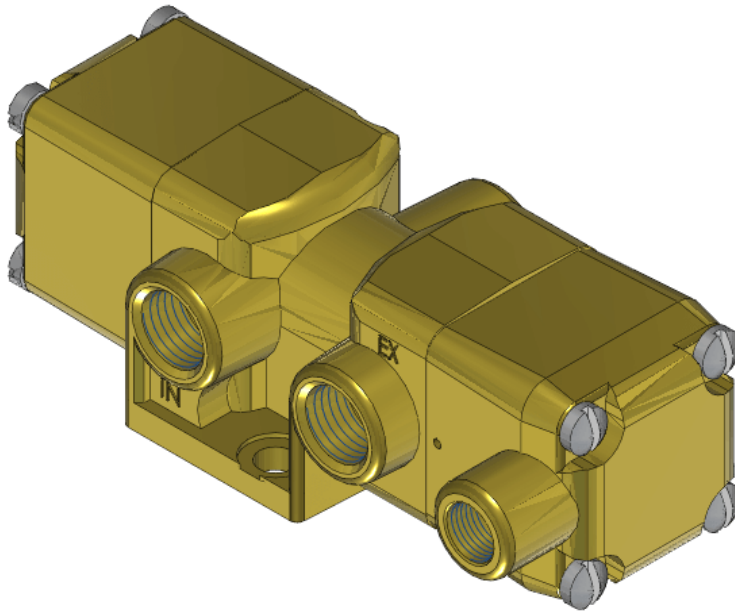

22 Spring Valley Rd.
Paramus, NJ 07652
(201) 843-2400
sales@versa-valves.com

Valve, 3-Way, NPB

VSP-3301-S-11-167

Description

Versa V Series Directional Control Valve

The VERSA 1/4" brass V Series valves are suited for nearly all pneumatic directional control applications. The V Series is designed for trouble-

free performance even in the harshest environments. The integrity of design makes them adaptable to a maximum number of applications with a minimum number of components. This is possible through the modular approach to valve construction, which allows valve bodies and actuating devices to be interchanged end for end and valve for a valve in many cases. The modular approach to this valve design makes thousands of valve variations possible, allowing the customer to "build" his valve to fit his unique specifications.

Product Features

- Constructed of forged brass with electroless nickel plating for increased wear resistance, hardness and corrosion protection. Long-lasting performance in the most demanding conditions
- Buna-N/nitrile rubber o-ring seals perform reliably with oil, fuel, and other chemicals over broad temperature range

100% Leak Tested • 10-Year Warranty

Specifications

Actuation	Pilot Spring Return
Function	3-way, 2-pos, NC
Port Size	Body Ported, 1/4" NPT
Valve Pressure Range (PSI)	VAC-200 psi
Valve Pressure Range (BAR)	VAC-13.8 bar
Primary Flow	1.8 Cv
Media	Air - Inert Gas, Natural Gas
Pilot Pressure Range (PSI)	55-200 psi
Pilot Pressure Range (BAR)	3.79-13.8 bar
Temperature Range (F)	-9°F to 200°F
Temperature Range (C)	-23°C to 93°C
Body & Internal Parts	Nickel Plated Brass
Weight	1.870000