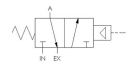

Description

Versa V Series Directional Control Valve

The VERSA 1/4" brass V Series valves are suited for nearly all pneumatic directional control applications. The V Series is designed for trouble-