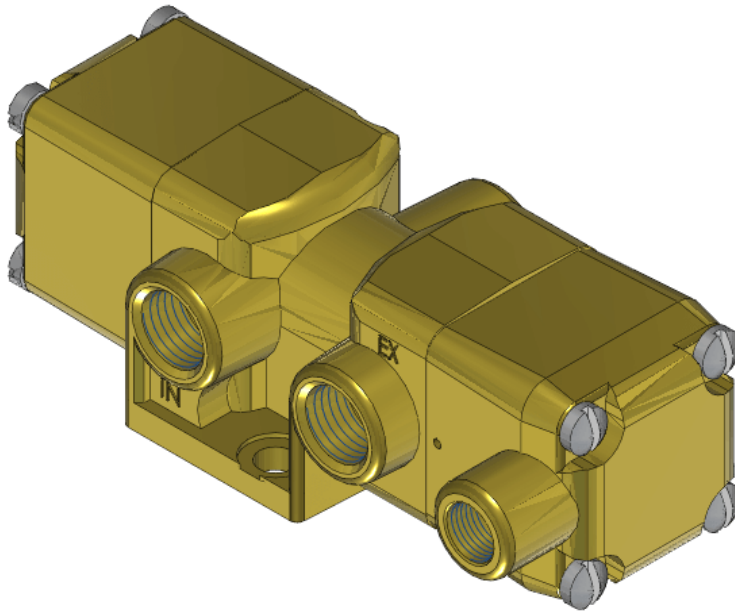

# Valve, 3-Way, Brass

VSP-3301-S-155

## Specifications

---

Actuation	Pilot   Spring Return
Function	3-way, 2-pos, NC
Port Size	Body Ported, 1/4" NPT
Valve Pressure Range (PSI)	VAC-200 psi
Valve Pressure Range (BAR)	VAC-13.8 bar
Primary Flow	1.8 Cv
Media	Air - Inert Gas, Natural Gas
Pilot Pressure Range (PSI)	55-200 psi
Pilot Pressure Range (BAR)	3.79-13.8 bar
Temperature Range (F)	-4°F to 300°F
Temperature Range (C)	-20°C to 149°C
Body & Internal Parts	Brass
Weight	1.900000