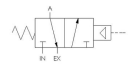

Description

Versa V Series Directional Control Valve

The VERSA 1/4" brass V Series valves are suited for nearly all pneumatic directional control applications. The V Series is designed for trouble-