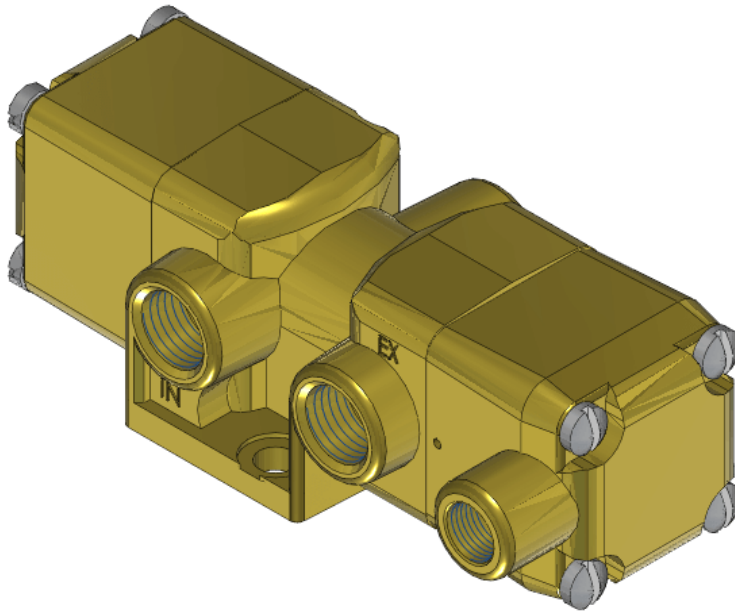

22 Spring Valley Rd.
Paramus, NJ 07652
(201) 843-2400
sales@versa-valves.com

Valve, 3-Way, Brass

VSP-3301-S-44

Description

Versa V Series Directional Control Valve

The VERSA 1/4" brass V Series valves are suited for nearly all pneumatic directional control applications. The V Series is designed for trouble-

free performance even in the harshest environments. The integrity of design makes them adaptable to a maximum number of applications with a minimum number of components. This is possible through the modular approach to valve construction, which allows valve bodies and actuating devices to be interchanged end for end and valve for a valve in many cases. The modular approach to this valve design makes thousands of valve variations possible, allowing the customer to "build" his valve to fit his unique specifications.

Product Features

- Constructed of forged brass for long-lasting, corrosion-resistant strength. Functions without fail when exposed to mud, water, salt, grime, oils and chemicals
- Low-temperature Buna o-ring seals for low-temperature applications down to -40°F

100% Leak Tested • 10-Year Warranty

Specifications

Actuation	Pilot Spring Return
Function	3-way, 2-pos, NC
Port Size	Body Ported, 1/4" NPT
Valve Pressure Range (PSI)	VAC-130 psi
Valve Pressure Range (BAR)	VAC-8.96 bar
Primary Flow	1.8 Cv
Media	Air - Inert Gas, Natural Gas
Pilot Pressure Range (PSI)	55-200 psi
Pilot Pressure Range (BAR)	3.79-13.8 bar
Temperature Range (F)	-54°F to 200°F
Temperature Range (C)	-48°C to 93°C
Body & Internal Parts	Brass
Weight	1.890000