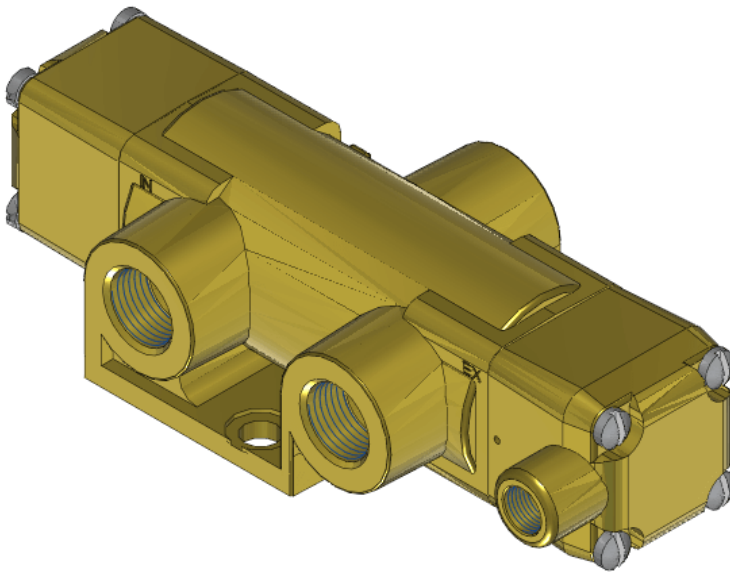

# Valve, 3-Way, NPB

VSP-3401-167

## Specifications

---

Actuation	Pilot   Spring Return
Function	3-way, 2-pos, NC
Port Size	Body Ported, 3/8" NPT
Valve Pressure Range (PSI)	VAC-200 psi
Valve Pressure Range (BAR)	VAC-13.8 bar
Primary Flow	3.4 Cv
Media	Air - Inert Gas, Natural Gas
Pilot Pressure Range (PSI)	40-200 psi
Pilot Pressure Range (BAR)	2.76-13.8 bar
Temperature Range (F)	-9°F to 200°F
Temperature Range (C)	-23°C to 93°C
Body & Internal Parts	Nickel Plated Brass
Weight	3.400000