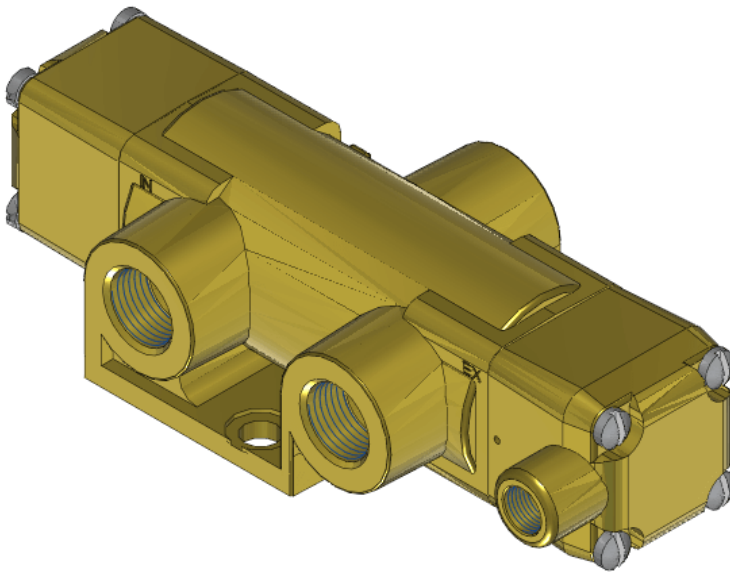

# Valve, 3-Way, NPB

VSP-3401-3433

## Specifications

---

Actuation	Pilot   Spring Return
Function	3-way, 2-pos, NC
Port Size	Body Ported, 3/8" NPT
Valve Pressure Range (PSI)	VAC-200 psi
Valve Pressure Range (BAR)	VAC-13.8 bar
Primary Flow	3.4 Cv
Media	Air - Inert Gas, Natural Gas
Pilot Pressure Range (PSI)	40-200 psi
Pilot Pressure Range (BAR)	2.76-13.8 bar
Temperature Range (F)	-9°F to 200°F
Temperature Range (C)	-23°C to 93°C
Body & Internal Parts	Nickel Plated Brass
Weight	3.630000