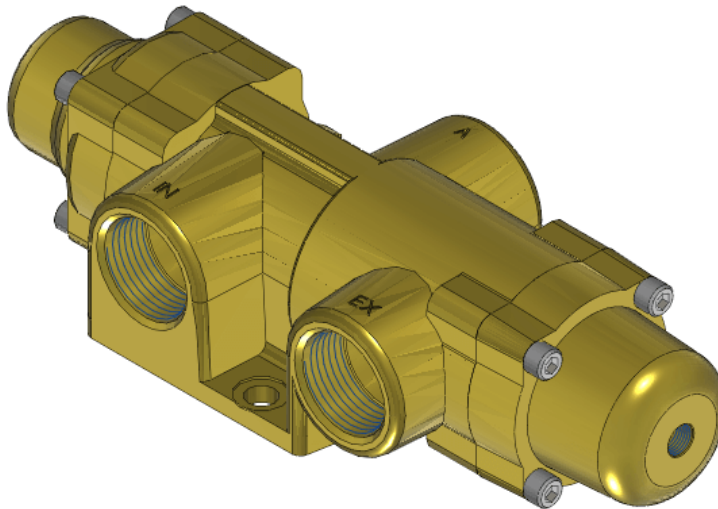

# Valve, 3-Way, Brass

VSP-3701-S-44

### Versa V Series Directional Control Valve

The VERSA 1" brass V Series valves are suited for nearly all pneumatic directional control applications. The V Series is designed for trouble-free

performance even in the harshest environments. The integrity of design makes them adaptable to a maximum number of applications with a minimum number of components. This is possible through the modular approach to valve construction, which allows valve bodies and actuating devices to be interchanged end for end and valve for a valve in many cases. The modular approach to this valve design makes thousands of valve variations possible, allowing the customer to "build" his valve to fit his unique specifications.

## Product Features

- Constructed of forged brass for long-lasting, corrosion-resistant strength. Functions without fail when exposed to mud, water, salt, grime, oils and chemicals
- Low-temperature Buna o-ring seals for low-temperature applications down to -40°F

## Specifications

Actuation	Pilot   Spring Return
Function	3-way, 2-pos, NC
Port Size	Body Ported, 1" NPT
Valve Pressure Range (PSI)	VAC-130 psi
Valve Pressure Range (BAR)	VAC-8.96 bar
Primary Flow	11.1 Cv
Media	Air - Inert Gas, Natural Gas
Pilot Pressure Range (PSI)	55-200 psi
Pilot Pressure Range (BAR)	3.79-13.8 bar
Temperature Range (F)	-54°F to 200°F
Temperature Range (C)	-48°C to 93°C
Body & Internal Parts	Brass
Weight	9.570000