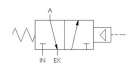

Description

Versa V Series Directional Control Valve

The VERSA 1" brass V Series valves are suited for nearly all pneumatic directional control applications. The V Series is designed for trouble-free