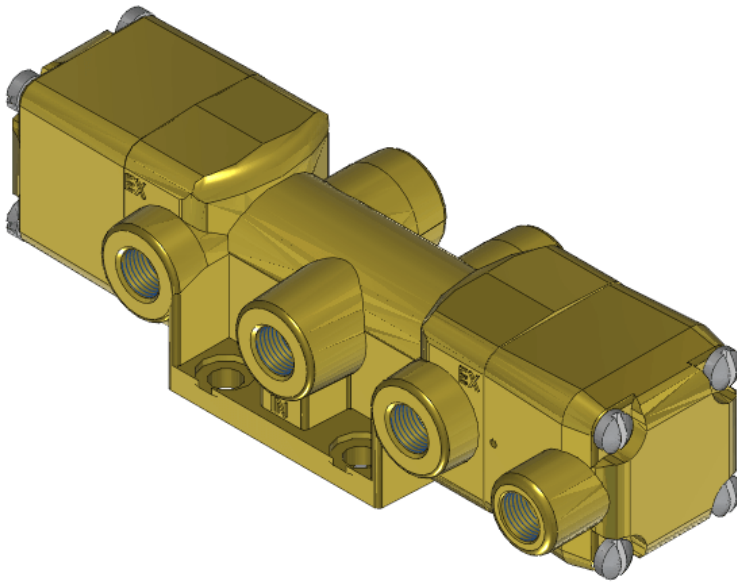

# Valve, 4-Way, Brass

## VSP-4202

## Specifications

---

Actuation	Pilot   Spring Return
Function	4-way, 2-pos
Port Size	Body Ported, 1/8" NPT
Valve Pressure Range (PSI)	VAC-200 psi
Valve Pressure Range (BAR)	VAC-13.8 bar
Primary Flow	1.4 Cv
Media	Air - Inert Gas, Natural Gas
Pilot Pressure Range (PSI)	40-200 psi
Pilot Pressure Range (BAR)	2.76-13.8 bar
Temperature Range (F)	-9°F to 200°F
Temperature Range (C)	-23°C to 93°C
Body & Internal Parts	Brass
Weight	2.530000