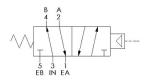

## Specifications

---

Actuation	Pilot   Spring Return
Function	4-way, 2-pos
Port Size	Body Ported, 1/4" NPT
Valve Pressure Range (PSI)	VAC-130 psi
Valve Pressure Range (BAR)	VAC-8.96 bar
Primary Flow	1.8 Cv
Media	Air - Inert Gas, Natural Gas
Pilot Pressure Range (PSI)	40-200 psi
Pilot Pressure Range (BAR)	2.76-13.8 bar
Temperature Range (F)	-54°F to 200°F
Temperature Range (C)	-48°C to 93°C
Body & Internal Parts	316L Stainless Steel
Weight	2.420000