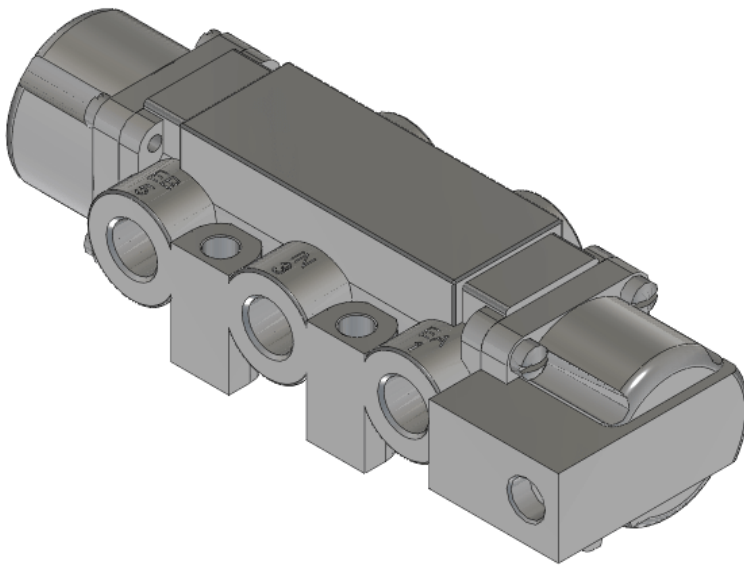

# Valve, 4-Way, SST

VSP-4302-316-44

## Specifications

---

Actuation	Pilot   Spring Return
Function	4-way, 2-pos
Port Size	Body Ported, 1/4" NPT
Valve Pressure Range (PSI)	VAC-130 psi
Valve Pressure Range (BAR)	VAC-8.96 bar
Primary Flow	1.8 Cv
Media	Air - Inert Gas, Natural Gas
Pilot Pressure Range (PSI)	40-200 psi
Pilot Pressure Range (BAR)	2.76-13.8 bar
Temperature Range (F)	-54°F to 200°F
Temperature Range (C)	-48°C to 93°C
Body & Internal Parts	316L Stainless Steel
Weight	2.420000