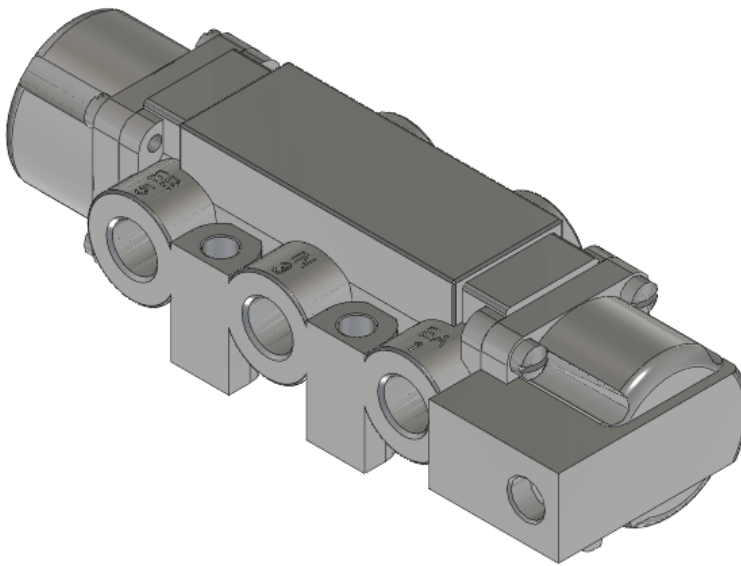

22 Spring Valley Rd.
Paramus, NJ 07652
(201) 843-2400
sales@versa-valves.com

Valve, 4-Way, SST

VSP-4302-316-NGS

Description

V-316 Series Directional Control Valve

The 1/4" V-316 Series directional control valve is suited for the most demanding applications. Ruggedly constructed, internally and externally, of

stainless steel, these valves can withstand the physical abuse of corrosive environments and controlled media. The modular design concept utilizes three basic sub-assemblies: a body assembly and two actuator assemblies that simplify circuit planning while affording almost unlimited combinations.

Product Features

- Constructed of SAE 316L marine grade stainless steel conforming to NACE standard MR-01-75 suitable for direct exposure to sour environments
- FKM o-ring seals perform reliably with exposure to hydrocarbons or highly corrosive fluids over a broad temperature range: equivalent to Viton®, Fluorel®

100% Leak Tested • 10-Year Warranty

Specifications

Actuation	Pilot Spring Return
Function	4-way, 2-pos
Port Size	Body Ported, 1/4" NPT
Valve Pressure Range (PSI)	VAC-200 psi
Valve Pressure Range (BAR)	VAC-13.8 bar
Primary Flow	1.8 Cv
Media	Air - Inert Gas, Natural Gas
Pilot Pressure Range (PSI)	55-200 psi
Pilot Pressure Range (BAR)	3.79-13.8 bar
Temperature Range (F)	-4°F to 300°F
Temperature Range (C)	-20°C to 149°C
Body & Internal Parts	316L Stainless Steel
Weight	2.430000