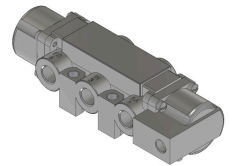

22 Spring Valley Rd.
Paramus, NJ 07652
(201) 843-2400
sales@versa-valves.com

Valve, 4-Way, SST

VSP-4302-316-NGS

Description

V-316 Series Directional Control Valve

The 1/4" V-316 Series directional control valve is suited for the most demanding applications. Ruggedly constructed, internally and externally, of

stainless steel, these valves can withstand the physical abuse of corrosive environments and controlled media. The modular design concept utilizes three basic sub-assemblies: a body assembly and two actuator assemblies that simplify circuit planning while affording almost unlimited combinations.

Product Features

- Constructed of SAE 316L marine grade stainless steel conforming to NACE standard MR-01-75 suitable for direct exposure to sour environments
- FKM o-ring seals perform reliably with exposure to hydrocarbons or highly corrosive fluids over a broad temperature range: equivalent to Viton®, Fluorel®

100% Leak Tested • 10-Year Warranty

Specifications

Actuation	Pilot Spring Return
Function	4-way, 2-pos
Port Size	Body Ported, 1/4" NPT
Valve Pressure Range (PSI)	VAC-200 psi
Valve Pressure Range (BAR)	VAC-13.8 bar
Primary Flow	1.8 Cv
Media	Air - Inert Gas, Natural Gas
Pilot Pressure Range (PSI)	55-200 psi
Pilot Pressure Range (BAR)	3.79-13.8 bar
Temperature Range (F)	-4°F to 300°F
Temperature Range (C)	-20°C to 149°C
Body & Internal Parts	316L Stainless Steel
Weight	2.430000