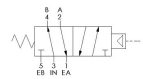

22 Spring Valley Rd.
Paramus, NJ 07652
(201) 843-2400
sales@versa-valves.com

Valve, 4-Way, SST

VSP-4302-316-NGS

Description

V-316 Series Directional Control Valve

The 1/4" V-316 Series directional control valve is suited for the most demanding applications. Ruggedly constructed, internally and externally, of

100% Leak Tested • 10-Year Warranty

Specifications

Actuation	Pilot Spring Return
Function	4-way, 2-pos
Port Size	Body Ported, 1/4" NPT
Valve Pressure Range (PSI)	VAC-200 psi
Valve Pressure Range (BAR)	VAC-13.8 bar
Primary Flow	1.8 Cv
Media	Air - Inert Gas, Natural Gas
Pilot Pressure Range (PSI)	55-200 psi
Pilot Pressure Range (BAR)	3.79-13.8 bar
Temperature Range (F)	-4°F to 300°F
Temperature Range (C)	-20°C to 149°C
Body & Internal Parts	316L Stainless Steel
Weight	2.430000