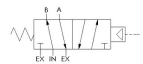

Description

Versa V Series Directional Control Valve

The VERSA 1/4" brass V Series valves are suited for nearly all pneumatic directional control applications. The V Series is designed for trouble-