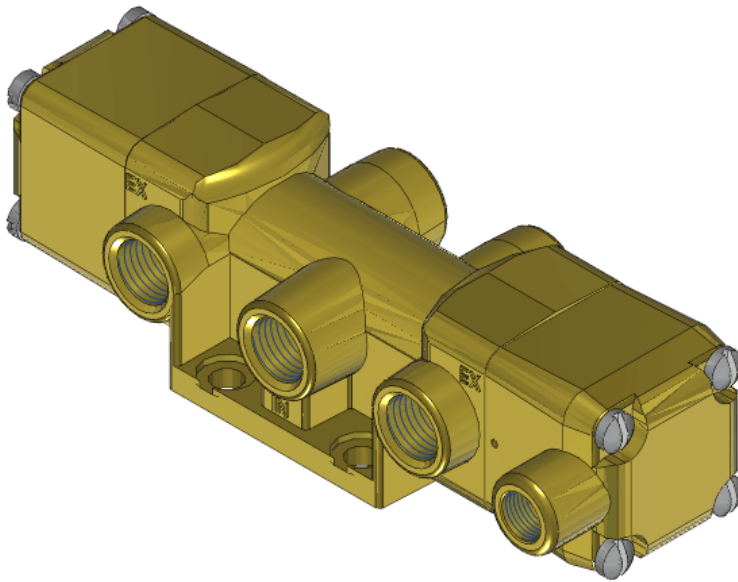

# Valve, 4-Way, Brass

VSP-4302-44

### Versa V Series Directional Control Valve

The VERSA 1/4" brass V Series valves are suited for nearly all pneumatic directional control applications. The V Series is designed for trouble-

free performance even in the harshest environments. The integrity of design makes them adaptable to a maximum number of applications with a minimum number of components. This is possible through the modular approach to valve construction, which allows valve bodies and actuating devices to be interchanged end for end and valve for a valve in many cases. The modular approach to this valve design makes thousands of valve variations possible, allowing the customer to "build" his valve to fit his unique specifications.

## Specifications

Actuation	Pilot   Spring Return
Function	4-way, 2-pos
Port Size	Body Ported, 1/4" NPT
Valve Pressure Range (PSI)	VAC-130 psi
Valve Pressure Range (BAR)	VAC-8.96 bar
Primary Flow	1.8 Cv
Media	Air - Inert Gas, Natural Gas
Pilot Pressure Range (PSI)	40-200 psi
Pilot Pressure Range (BAR)	2.76-13.8 bar
Temperature Range (F)	-54°F to 200°F
Temperature Range (C)	-48°C to 93°C
Body & Internal Parts	Brass
Weight	2.460000