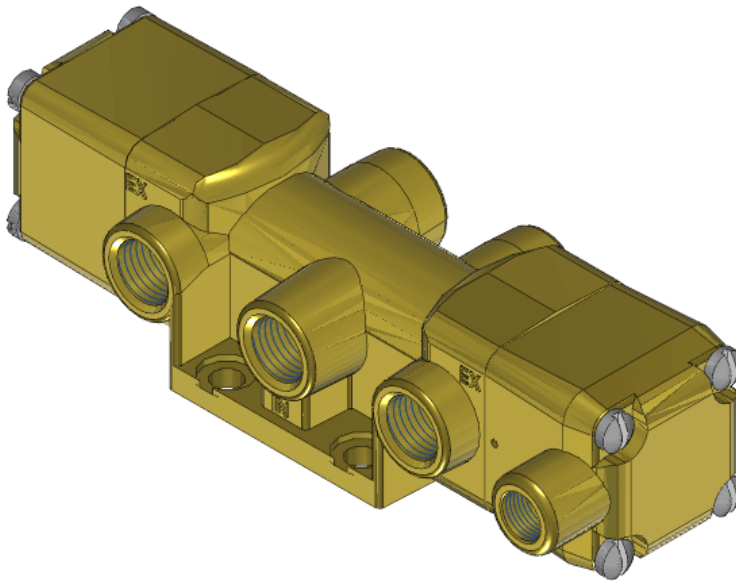

22 Spring Valley Rd.
Paramus, NJ 07652
(201) 843-2400
sales@versa-valves.com

Valve, 4-Way, Brass

VSP-4302-NGS-44

Description

Versa V Series Directional Control Valve

The VERSA 1/4" brass V Series valves are suited for nearly all pneumatic directional control applications. The V Series is designed for trouble-

free performance even in the harshest environments. The integrity of design makes them adaptable to a maximum number of applications with a minimum number of components. This is possible through the modular approach to valve construction, which allows valve bodies and actuating devices to be interchanged end for end and valve for a valve in many cases. The modular approach to this valve design makes thousands of valve variations possible, allowing the customer to "build" his valve to fit his unique specifications.

Product Features

- Constructed of forged brass for long-lasting, corrosion-resistant strength. Functions without fail when exposed to mud, water, salt, grime, oils and chemicals
- Low-temperature Buna o-ring seals for low-temperature applications down to -40°F

100% Leak Tested • 10-Year Warranty

Specifications

Actuation	Pilot Spring Return
Function	4-way, 2-pos
Port Size	Body Ported, 1/4" NPT
Valve Pressure Range (PSI)	VAC-130 psi
Valve Pressure Range (BAR)	VAC-8.96 bar
Primary Flow	1.8 Cv
Media	Air - Inert Gas, Natural Gas
Pilot Pressure Range (PSI)	55-200 psi
Pilot Pressure Range (BAR)	3.79-13.8 bar
Temperature Range (F)	-54°F to 200°F
Temperature Range (C)	-48°C to 93°C
Body & Internal Parts	Brass
Weight	2.430000