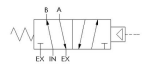

Description

Versa V Series Directional Control Valve

The VERSA 1/4" brass V Series valves are suited for nearly all pneumatic directional control applications. The V Series is designed for trouble-