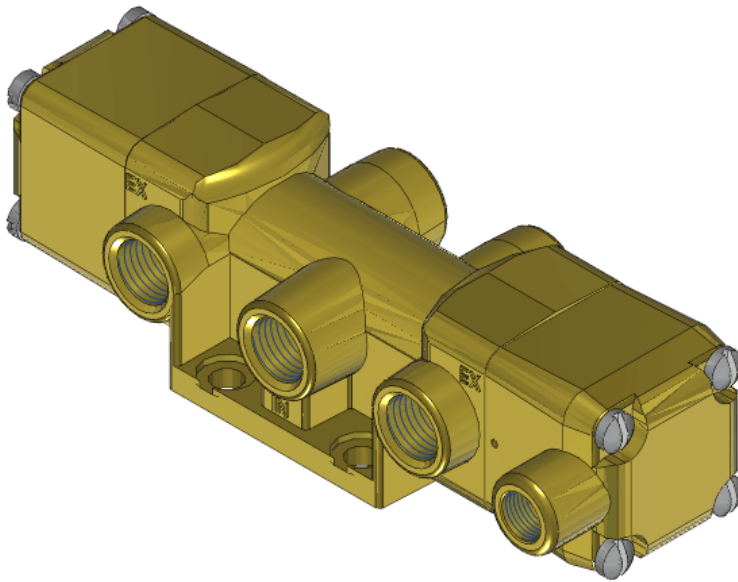

22 Spring Valley Rd.
Paramus, NJ 07652
(201) 843-2400
sales@versa-valves.com

Valve, 4-Way, Brass

VSP-4302-NGS

Specifications

Actuation	Pilot Spring Return
Function	4-way, 2-pos
Port Size	Body Ported, 1/4" NPT
Valve Pressure Range (PSI)	VAC-200 psi
Valve Pressure Range (BAR)	VAC-13.8 bar
Primary Flow	1.8 Cv
Media	Air - Inert Gas, Natural Gas
Pilot Pressure Range (PSI)	55-200 psi
Pilot Pressure Range (BAR)	3.79-13.8 bar
Temperature Range (F)	-4°F to 300°F
Temperature Range (C)	-20°C to 149°C
Body & Internal Parts	Brass
Weight	2.440000