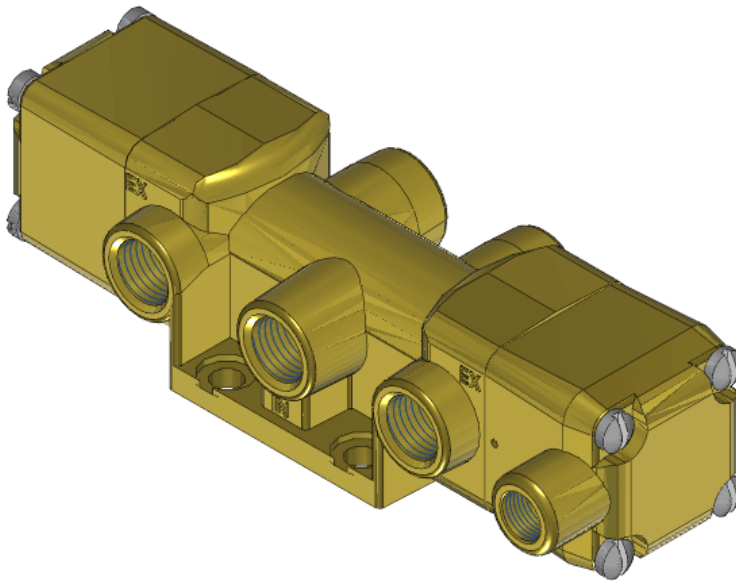

22 Spring Valley Rd.
Paramus, NJ 07652
(201) 843-2400
sales@versa-valves.com

Valve, 4-Way, Brass

VSP-4302-NGST

Description

Versa V Series Directional Control Valve

The VERSA 1/4" brass V Series valves are suited for nearly all pneumatic directional control applications. The V Series is designed for trouble-

free performance even in the harshest environments. The integrity of design makes them adaptable to a maximum number of applications with a minimum number of components. This is possible through the modular approach to valve construction, which allows valve bodies and actuating devices to be interchanged end for end and valve for a valve in many cases. The modular approach to this valve design makes thousands of valve variations possible, allowing the customer to "build" his valve to fit his unique specifications.

Product Features

- Constructed of forged brass for long-lasting, corrosion-resistant strength. Functions without fail when exposed to mud, water, salt, grime, oils and chemicals
- Low-temperature Buna o-ring seals for low-temperature applications down to -40°F

100% Leak Tested • 10-Year Warranty

Specifications

Actuation	Pilot Spring Return
Function	4-way, 2-pos
Port Size	Body Ported, 1/4" NPT
Valve Pressure Range (PSI)	VAC-130 psi
Valve Pressure Range (BAR)	VAC-8.96 bar
Primary Flow	1.8 Cv
Media	Air - Inert Gas, Natural Gas
Pilot Pressure Range (PSI)	55-200 psi
Pilot Pressure Range (BAR)	3.79-13.8 bar
Temperature Range (F)	-54°F to 200°F
Temperature Range (C)	-48°C to 93°C
Body & Internal Parts	Brass
Weight	2.430000