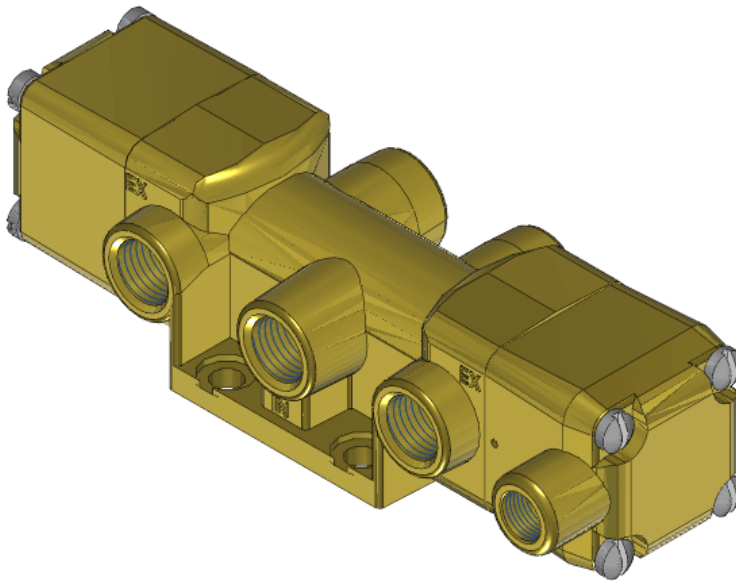

22 Spring Valley Rd.
Paramus, NJ 07652
(201) 843-2400
sales@versa-valves.com

Valve, 4-Way, Brass

VSP-4302-S-44

Description

Versa V Series Directional Control Valve

The VERSA 1/4" brass V Series valves are suited for nearly all pneumatic directional control applications. The V Series is designed for trouble-

free performance even in the harshest environments. The integrity of design makes them adaptable to a maximum number of applications with a minimum number of components. This is possible through the modular approach to valve construction, which allows valve bodies and actuating devices to be interchanged end for end and valve for a valve in many cases. The modular approach to this valve design makes thousands of valve variations possible, allowing the customer to "build" his valve to fit his unique specifications.

Product Features

- Constructed of forged brass for long-lasting, corrosion-resistant strength. Functions without fail when exposed to mud, water, salt, grime, oils and chemicals
- Low-temperature Buna o-ring seals for low-temperature applications down to -40°F

100% Leak Tested • 10-Year Warranty

Specifications

Actuation	Pilot Spring Return
Function	4-way, 2-pos
Port Size	Body Ported, 1/4" NPT
Valve Pressure Range (PSI)	VAC-130 psi
Valve Pressure Range (BAR)	VAC-8.96 bar
Primary Flow	1.8 Cv
Media	Air - Inert Gas, Natural Gas
Pilot Pressure Range (PSI)	55-200 psi
Pilot Pressure Range (BAR)	3.79-13.8 bar
Temperature Range (F)	-54°F to 200°F
Temperature Range (C)	-48°C to 93°C
Body & Internal Parts	Brass
Weight	2.460000